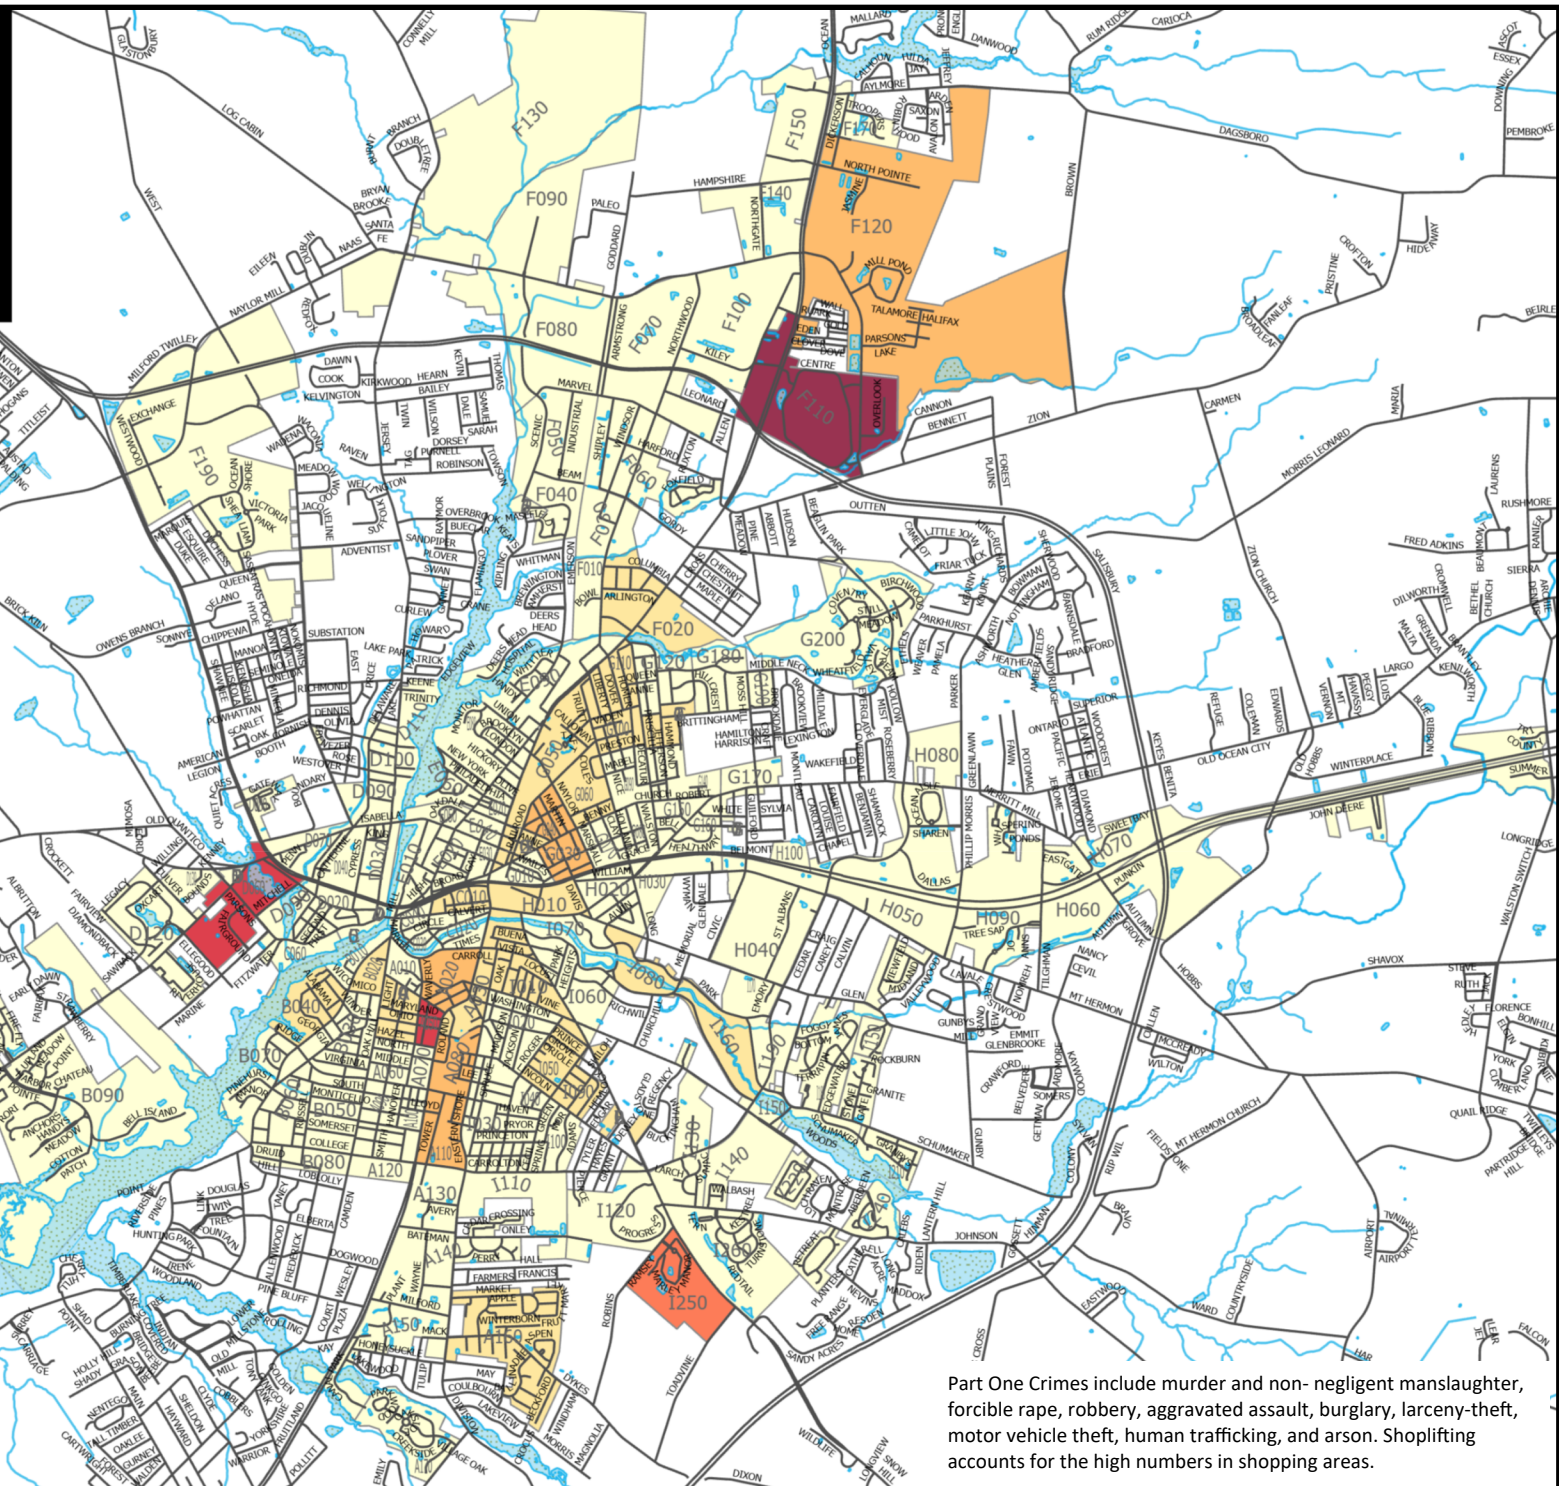

Salisbury Police Department

Robbery - 2021

White areas are outside city limits.

Robbery - 2021

Robbery: Firearm	14
Robbery: Knife	9
Robbery: Other Weapon	3
Robbery: Strong Arm	22
Total:	48

Part One Crimes include murder and non-negligent manslaughter, forcible rape, robbery, aggravated assault, burglary, larceny-theft, motor vehicle theft, human trafficking, and arson. Shoplifting accounts for the high numbers in shopping areas.