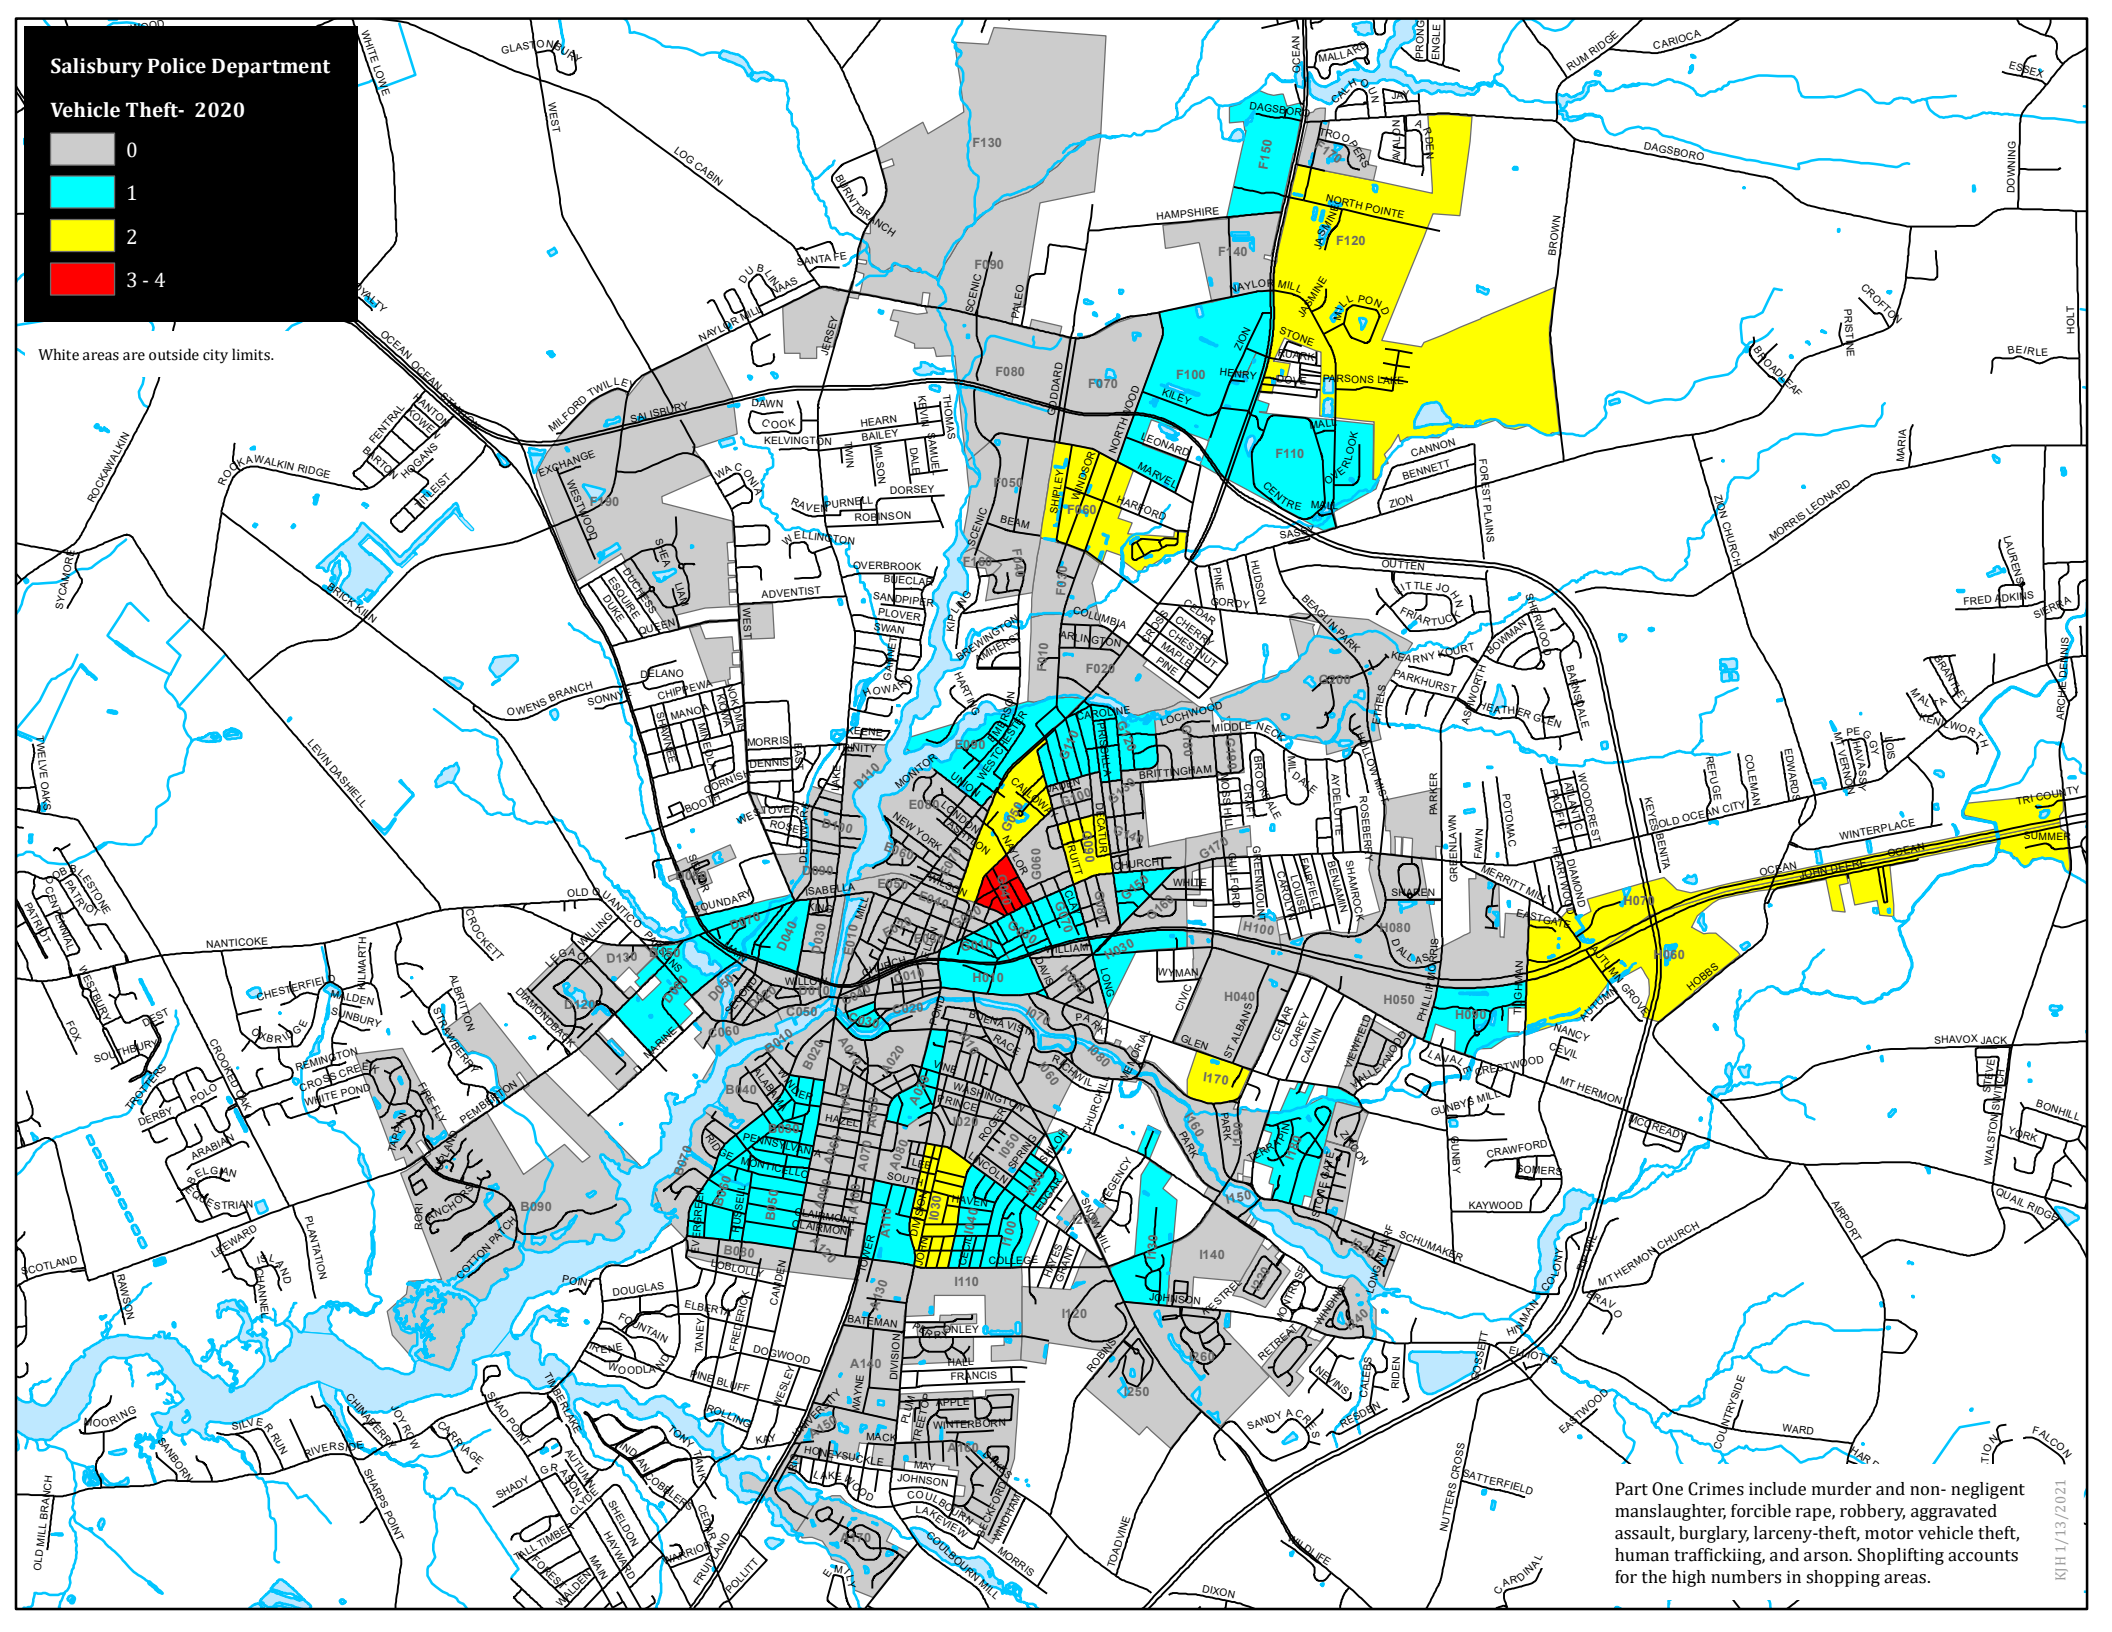

Salisbury Police Department

Vehicle Theft- 2020

White areas are outside city limits.

Part One Crimes include murder and non-negligent manslaughter, forcible rape, robbery, aggravated assault, burglary, larceny-theft, motor vehicle theft, human trafficking, and arson. Shoplifting accounts for the high numbers in shopping areas.