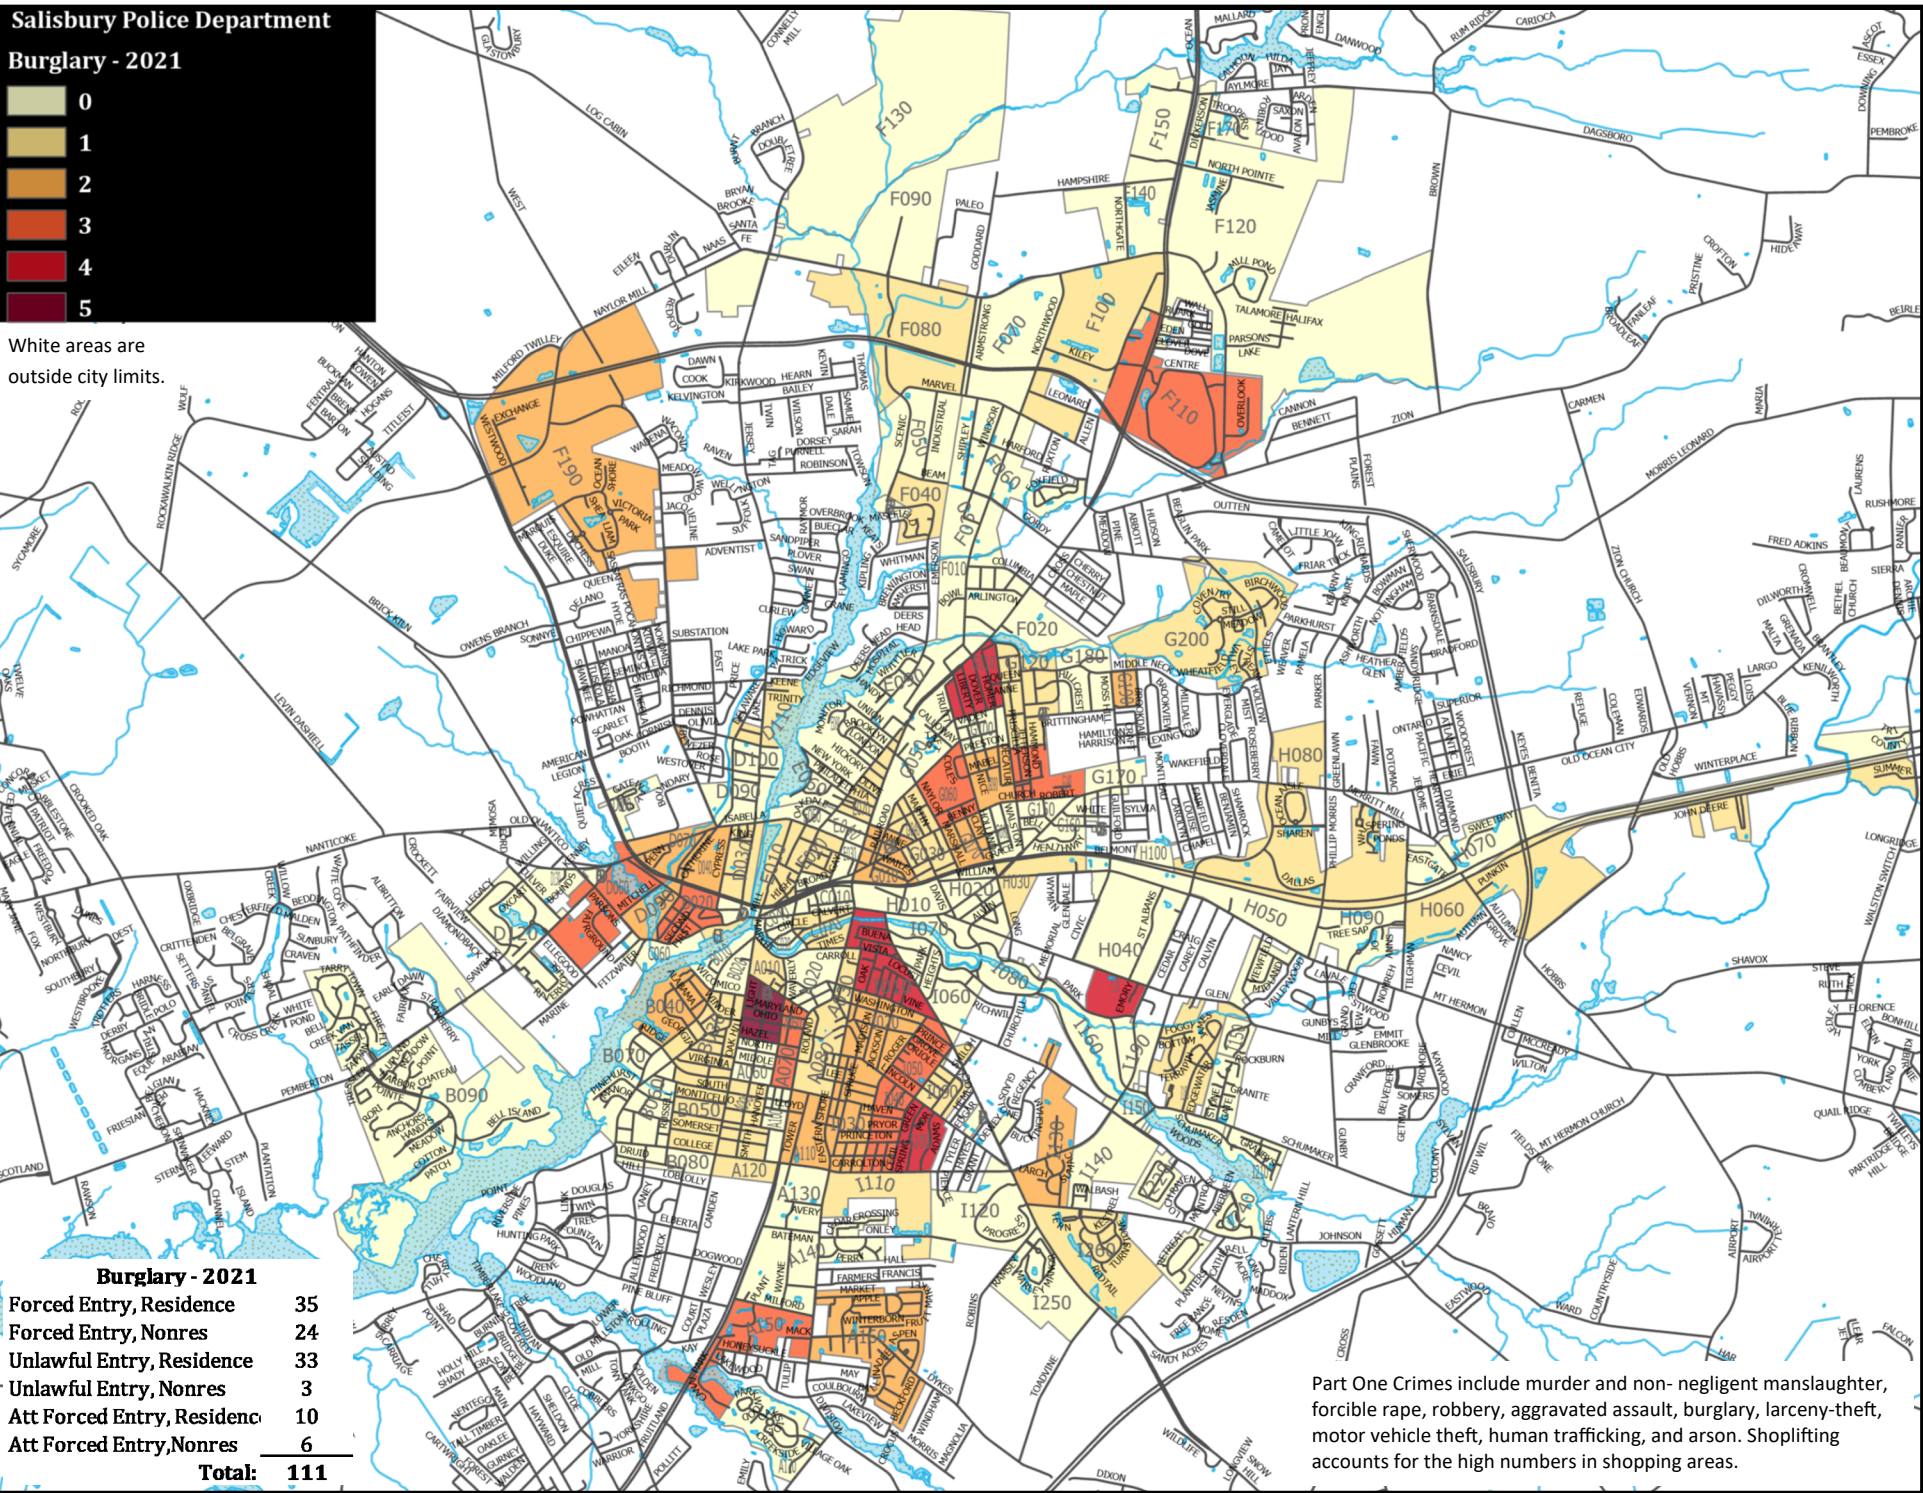

# Salisbury Police Department

## Burglary - 2021

White areas are outside city limits.

**Burglary - 2021**

Forced Entry, Residence	35
Forced Entry, Nonres	24
Unlawful Entry, Residence	33
Unlawful Entry, Nonres	3
Att Forced Entry, Residence	10
Att Forced Entry, Nonres	6
<b>Total:</b>	<b>111</b>

Part One Crimes include murder and non-negligent manslaughter, forcible rape, robbery, aggravated assault, burglary, larceny-theft, motor vehicle theft, human trafficking, and arson. Shoplifting accounts for the high numbers in shopping areas.