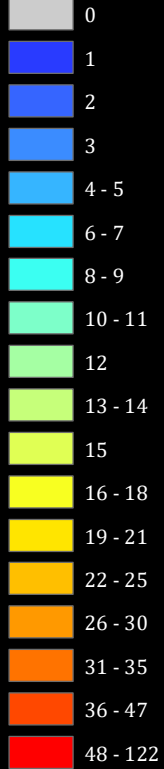

Salisbury Police Department

Theft - 2020

White areas are outside city limits.

Theft - 2020

Theft: Pickpocket	1
Theft: Pursesnatching	2
Theft: Shoplifting	345
Theft From Motor Veh	127
Theft: Veh Parts & Acc	54
Theft: Bicycles	64
Theft: From Building	121
Theft: From Coin Mach	7
Theft: All Other	133
Total:	854

Beat F150 had 124 part one crime reports in 2020; 122 were thefts and 112 of the thefts were shoplifting.

Part One Crimes include murder and non-negligent manslaughter, forcible rape, robbery, aggravated assault, burglary, larceny-theft, motor vehicle theft, human trafficking, and arson. Shoplifting accounts for the high numbers in shopping areas.