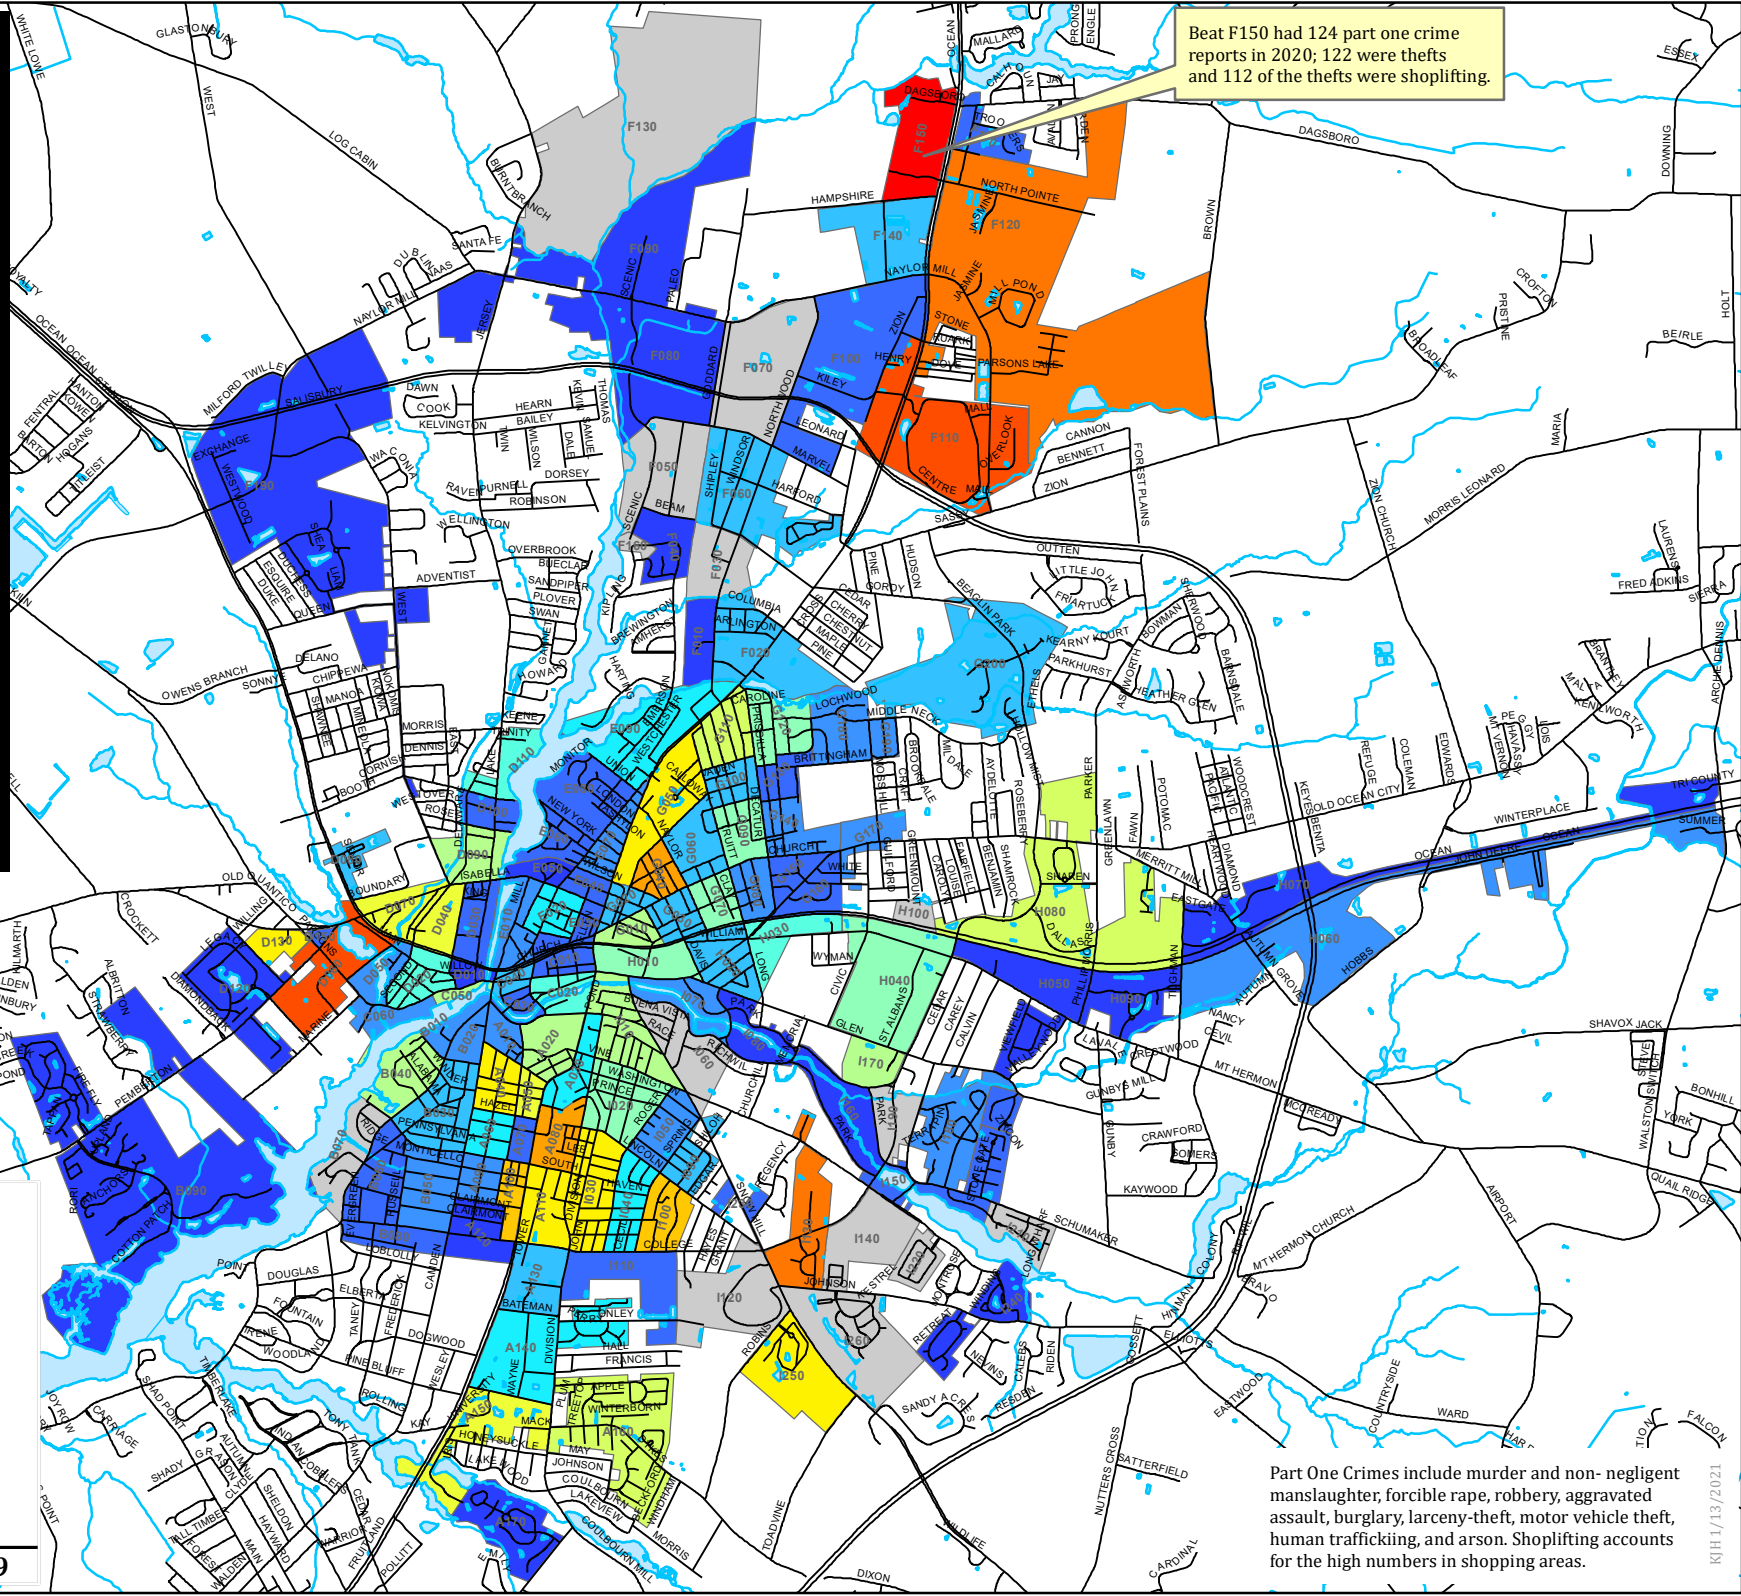

Salisbury Police Department

Part One Crime - 2020

White areas are outside city limits.

Part One Crime - 2020

Homicide	2
Rape	25
Robbery	65
Aggravated Assault	169
Burglary	154
Theft	854
Vehicle Theft	48
Human Trafficking	0
Arson	2
Total:	1319

Beat F150 had 124 part one crime reports in 2020; 122 were thefts and 112 of the thefts were shoplifting.

Part One Crimes include murder and non-negligent manslaughter, forcible rape, robbery, aggravated assault, burglary, larceny-theft, motor vehicle theft, human trafficking, and arson. Shoplifting accounts for the high numbers in shopping areas.