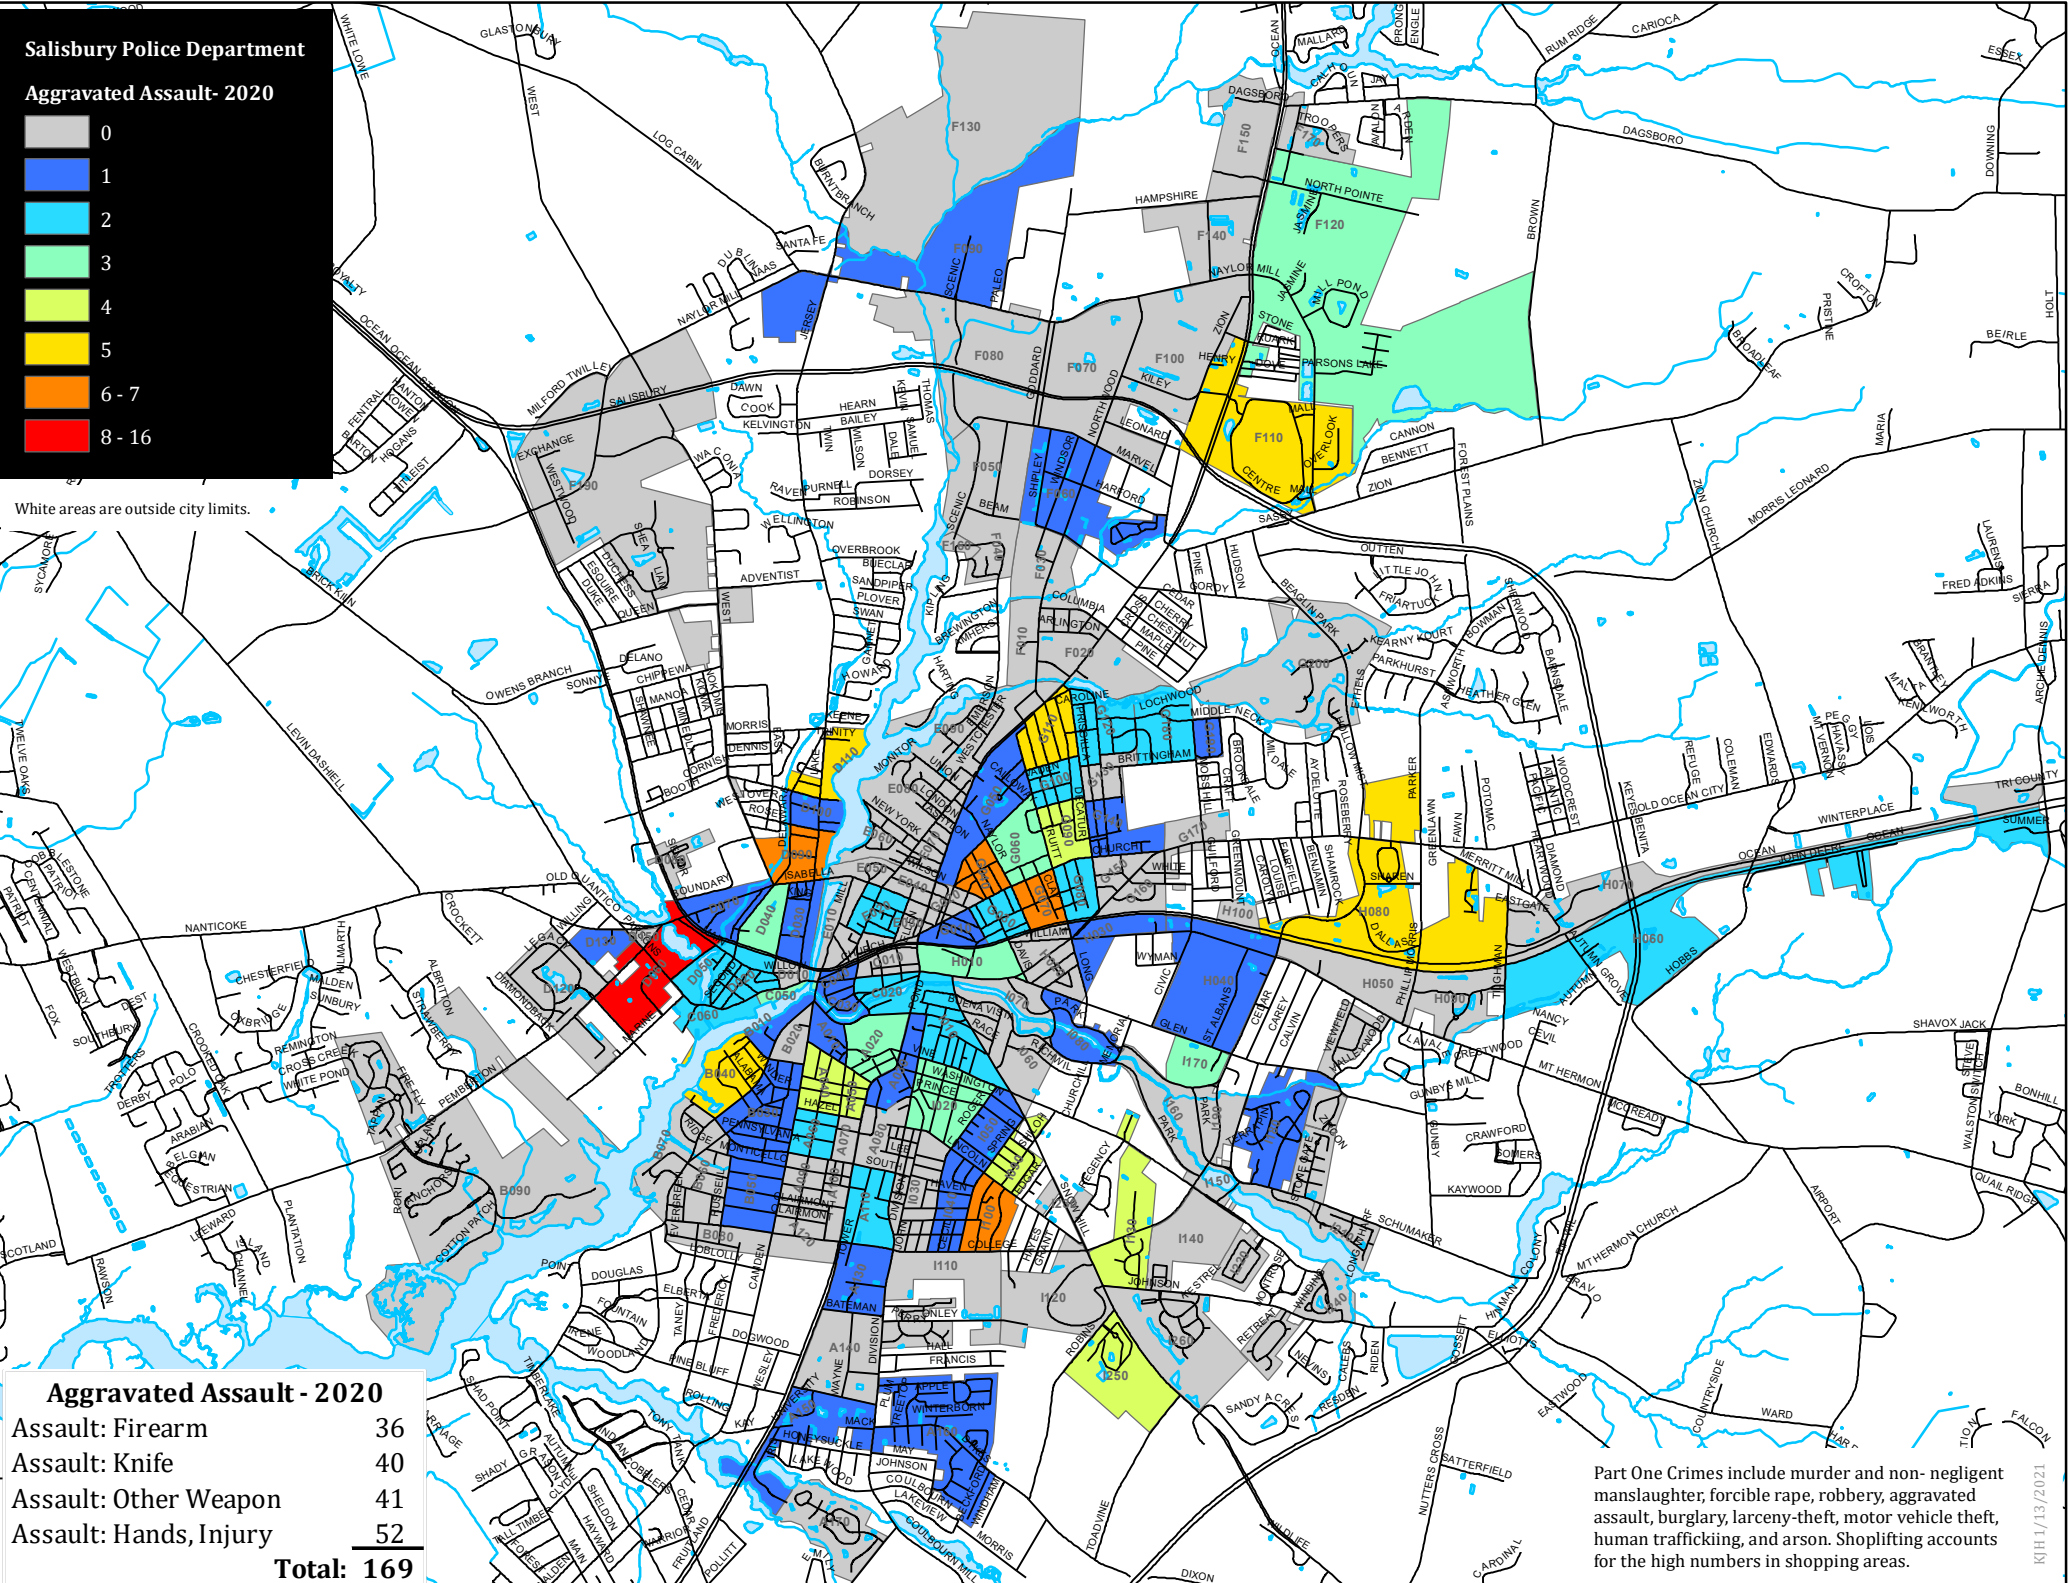

Salisbury Police Department

Aggravated Assault- 2020

White areas are outside city limits.

Aggravated Assault - 2020

Assault: Firearm	36
Assault: Knife	40
Assault: Other Weapon	41
Assault: Hands, Injury	52
Total:	169

Part One Crimes include murder and non-negligent manslaughter, forcible rape, robbery, aggravated assault, burglary, larceny-theft, motor vehicle theft, human trafficking, and arson. Shoplifting accounts for the high numbers in shopping areas.