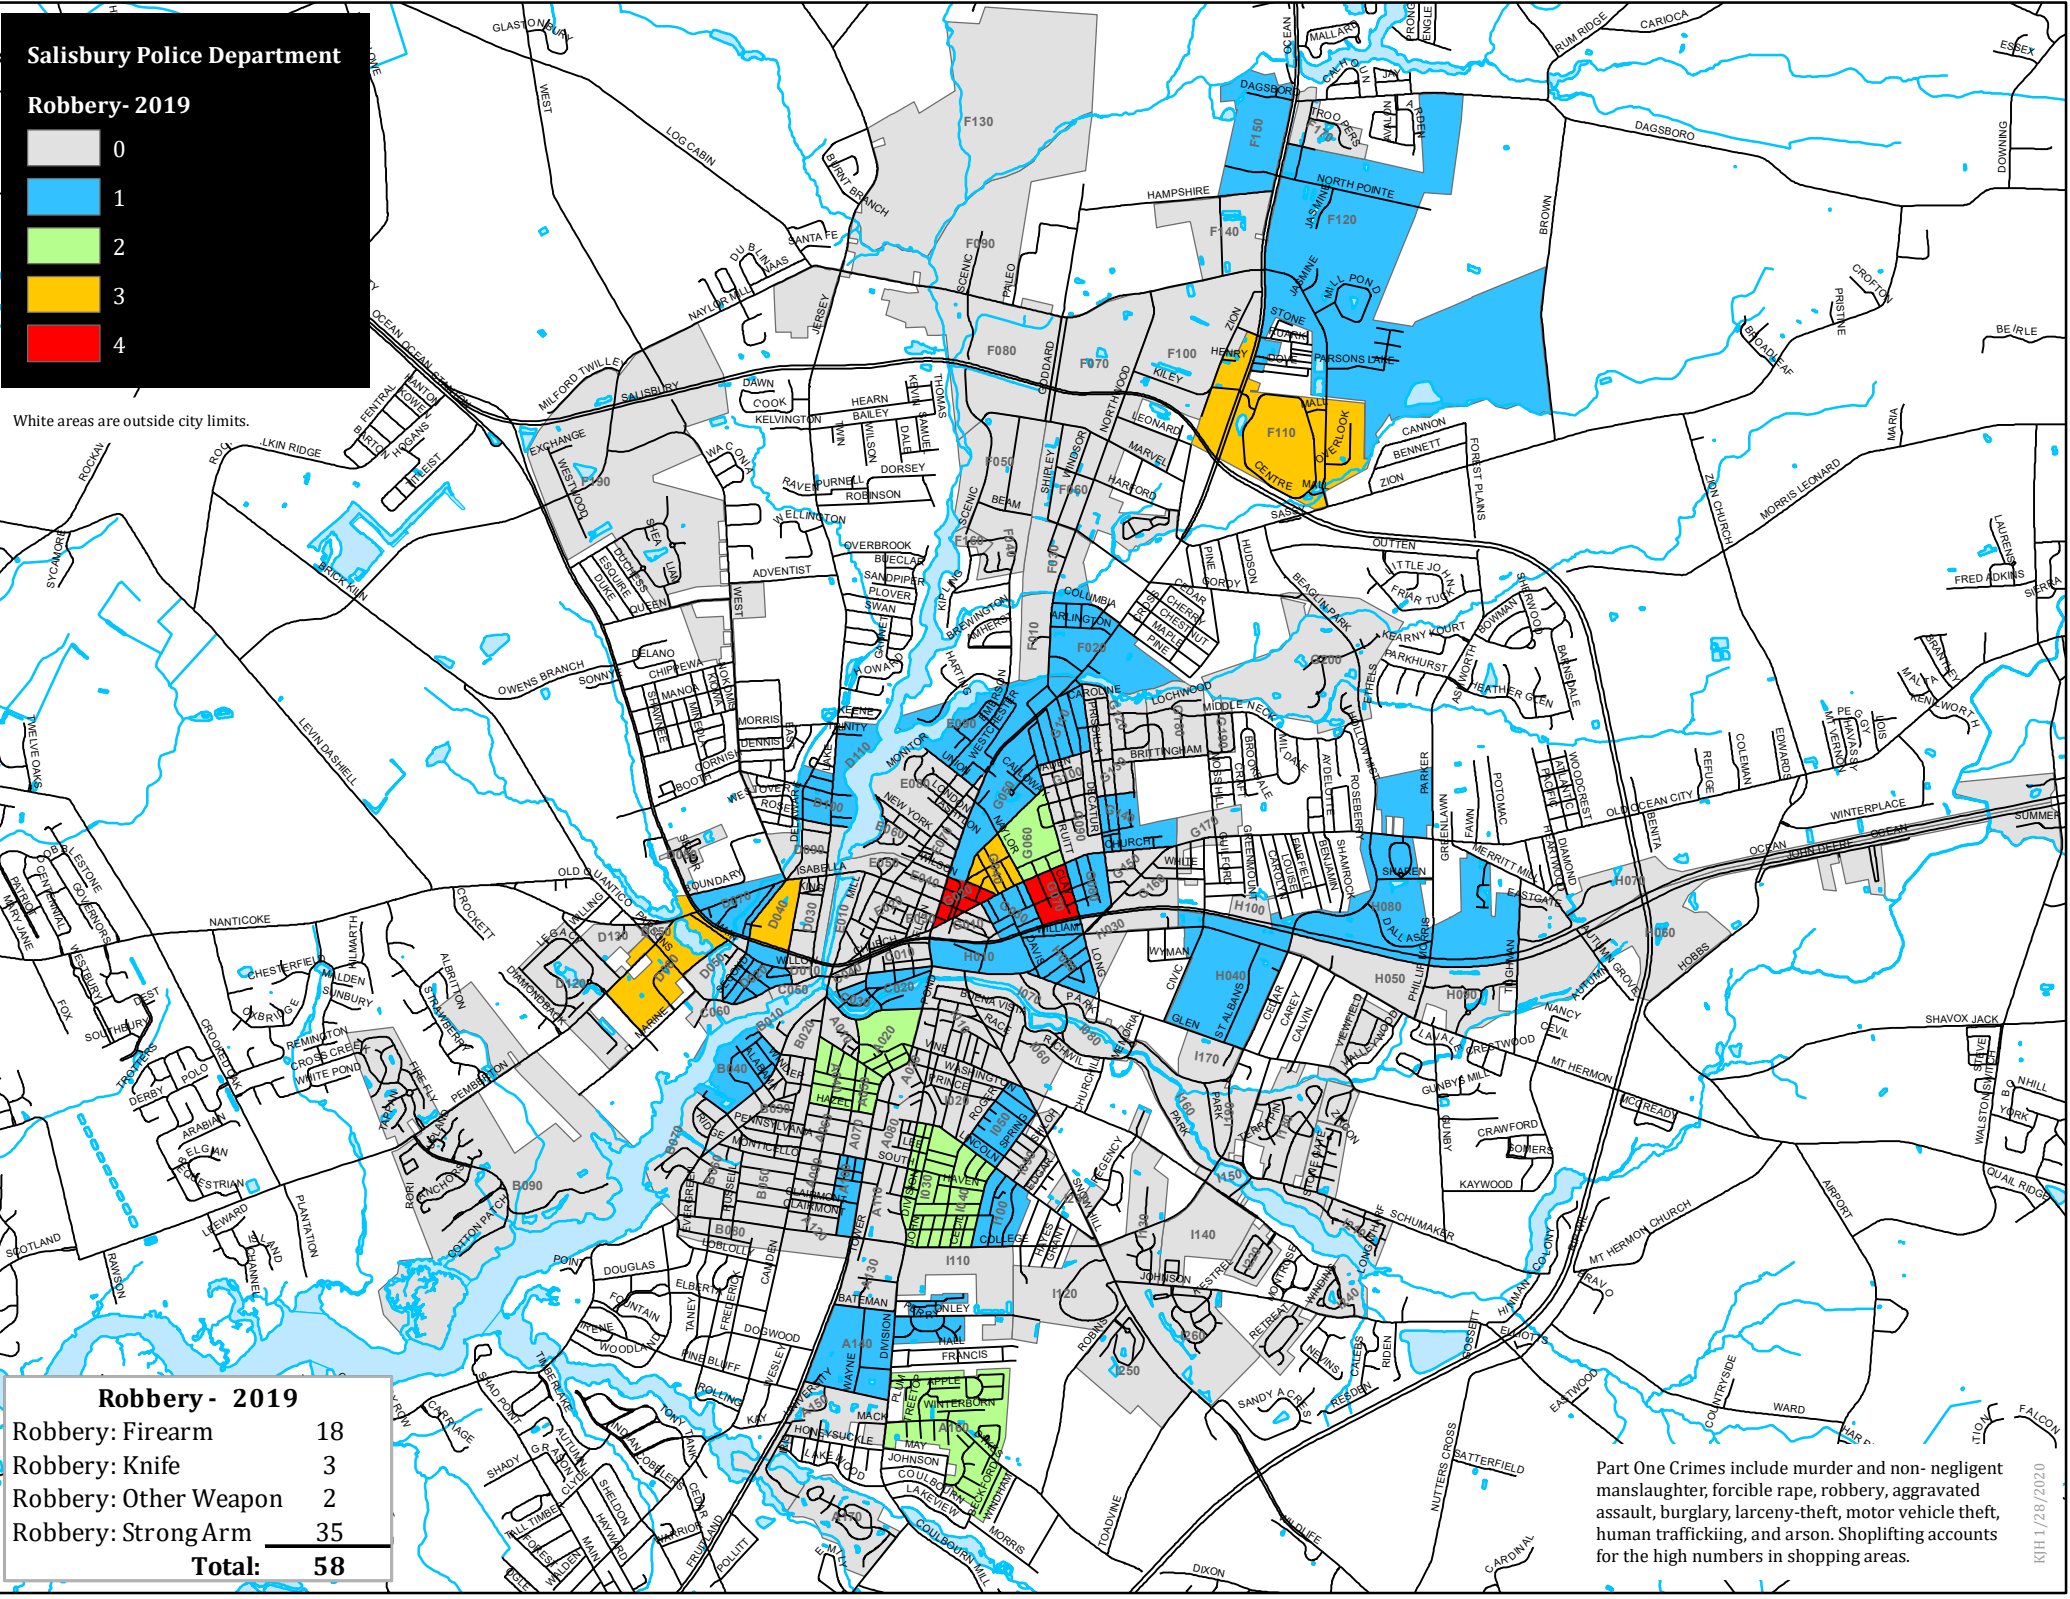

# Salisbury Police Department

## Robbery- 2019

White areas are outside city limits.

### Robbery - 2019

Robbery: Firearm	18
Robbery: Knife	3
Robbery: Other Weapon	2
Robbery: Strong Arm	35
<b>Total:</b>	<b>58</b>

Part One Crimes include murder and non-negligent manslaughter, forcible rape, robbery, aggravated assault, burglary, larceny-theft, motor vehicle theft, human trafficking, and arson. Shoplifting accounts for the high numbers in shopping areas.