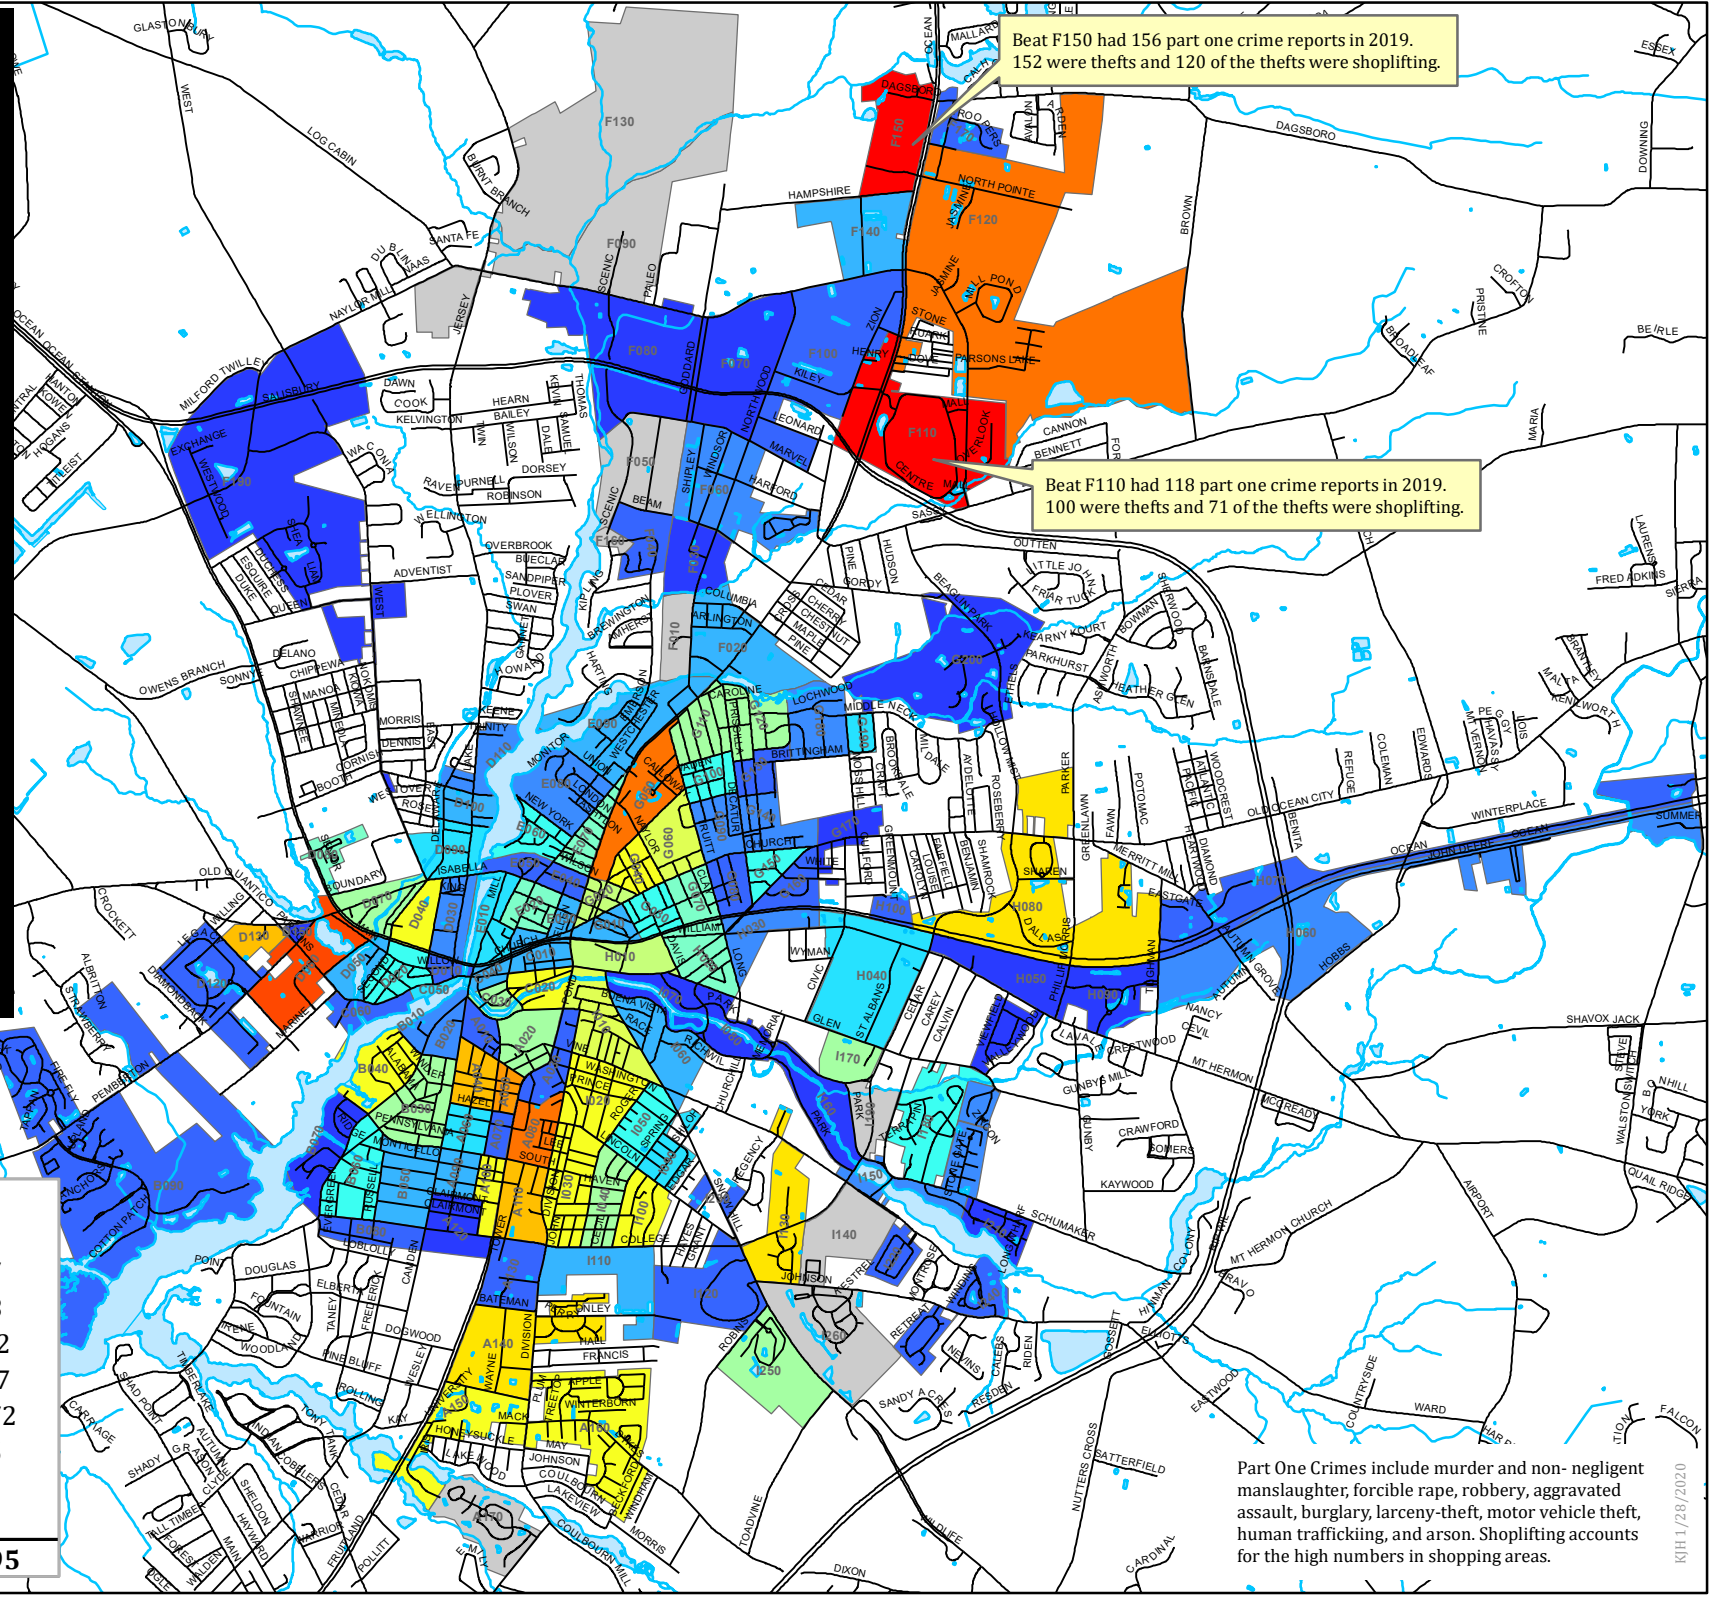

Salisbury Police Department

Part One Crime - 2019

White areas are outside city limits.

Part One Crime - 2019

Homicide	0
Rape	17
Robbery	58
Aggravated Assault	192
Burglary	207
Theft	1172
Vehicle Theft	45
Human Trafficking	0
Arson	4
Total:	1695

Beat F150 had 156 part one crime reports in 2019. 152 were thefts and 120 of the thefts were shoplifting.

Beat F110 had 118 part one crime reports in 2019. 100 were thefts and 71 of the thefts were shoplifting.

Part One Crimes include murder and non-negligent manslaughter, forcible rape, robbery, aggravated assault, burglary, larceny-theft, motor vehicle theft, human trafficking, and arson. Shoplifting accounts for the high numbers in shopping areas.