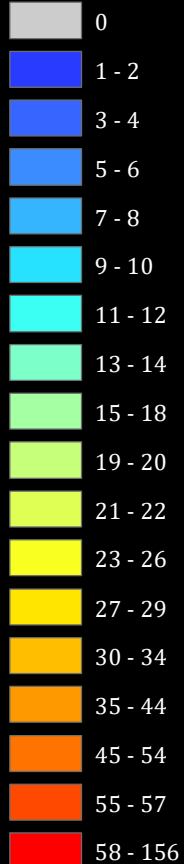

Salisbury Police Department

Part One Crime - 2019

White areas are outside city limits.

Part One Crime - 2019

Homicide	0
Rape	17
Robbery	58
Aggravated Assault	192
Burglary	207
Theft	1172
Vehicle Theft	45
Human Trafficking	0
Arson	4
Total:	1695

Beat F150 had 156 part one crime reports in 2019. 152 were thefts and 120 of the thefts were shoplifting.

Beat F110 had 118 part one crime reports in 2019. 100 were thefts and 71 of the thefts were shoplifting.

Part One Crimes include murder and non-negligent manslaughter, forcible rape, robbery, aggravated assault, burglary, larceny-theft, motor vehicle theft, human trafficking, and arson. Shoplifting accounts for the high numbers in shopping areas.