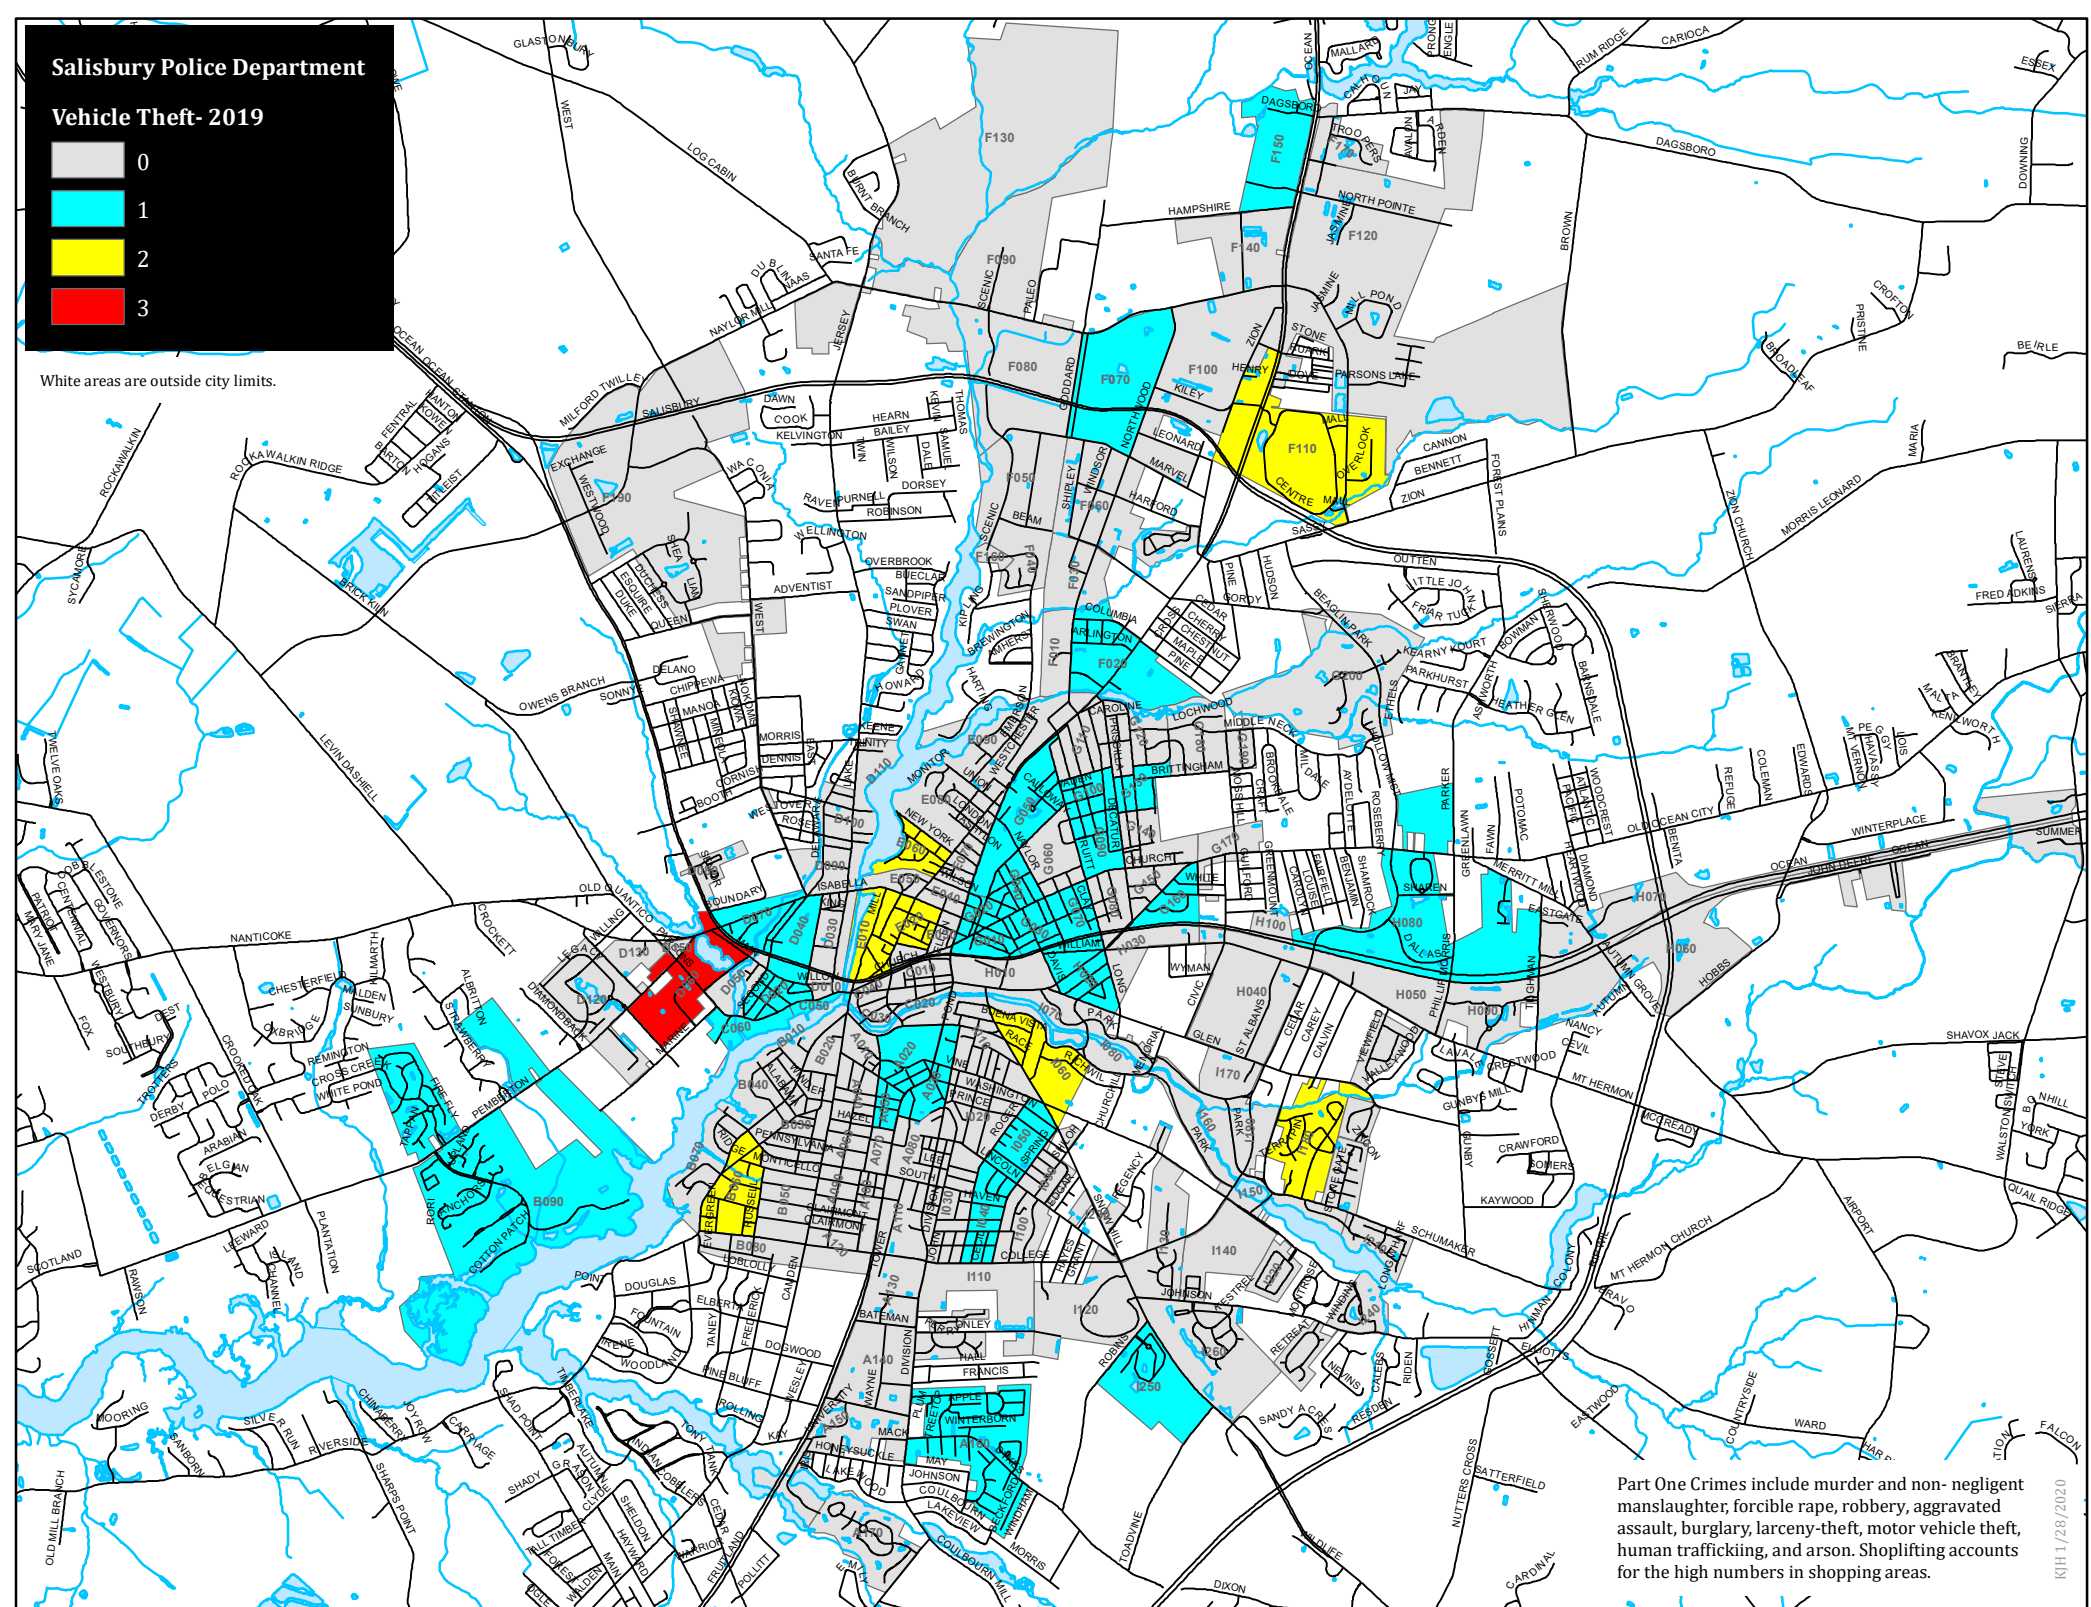

Salisbury Police Department

Vehicle Theft- 2019

White areas are outside city limits.

Part One Crimes include murder and non-negligent manslaughter, forcible rape, robbery, aggravated assault, burglary, larceny-theft, motor vehicle theft, human trafficking, and arson. Shoplifting accounts for the high numbers in shopping areas.