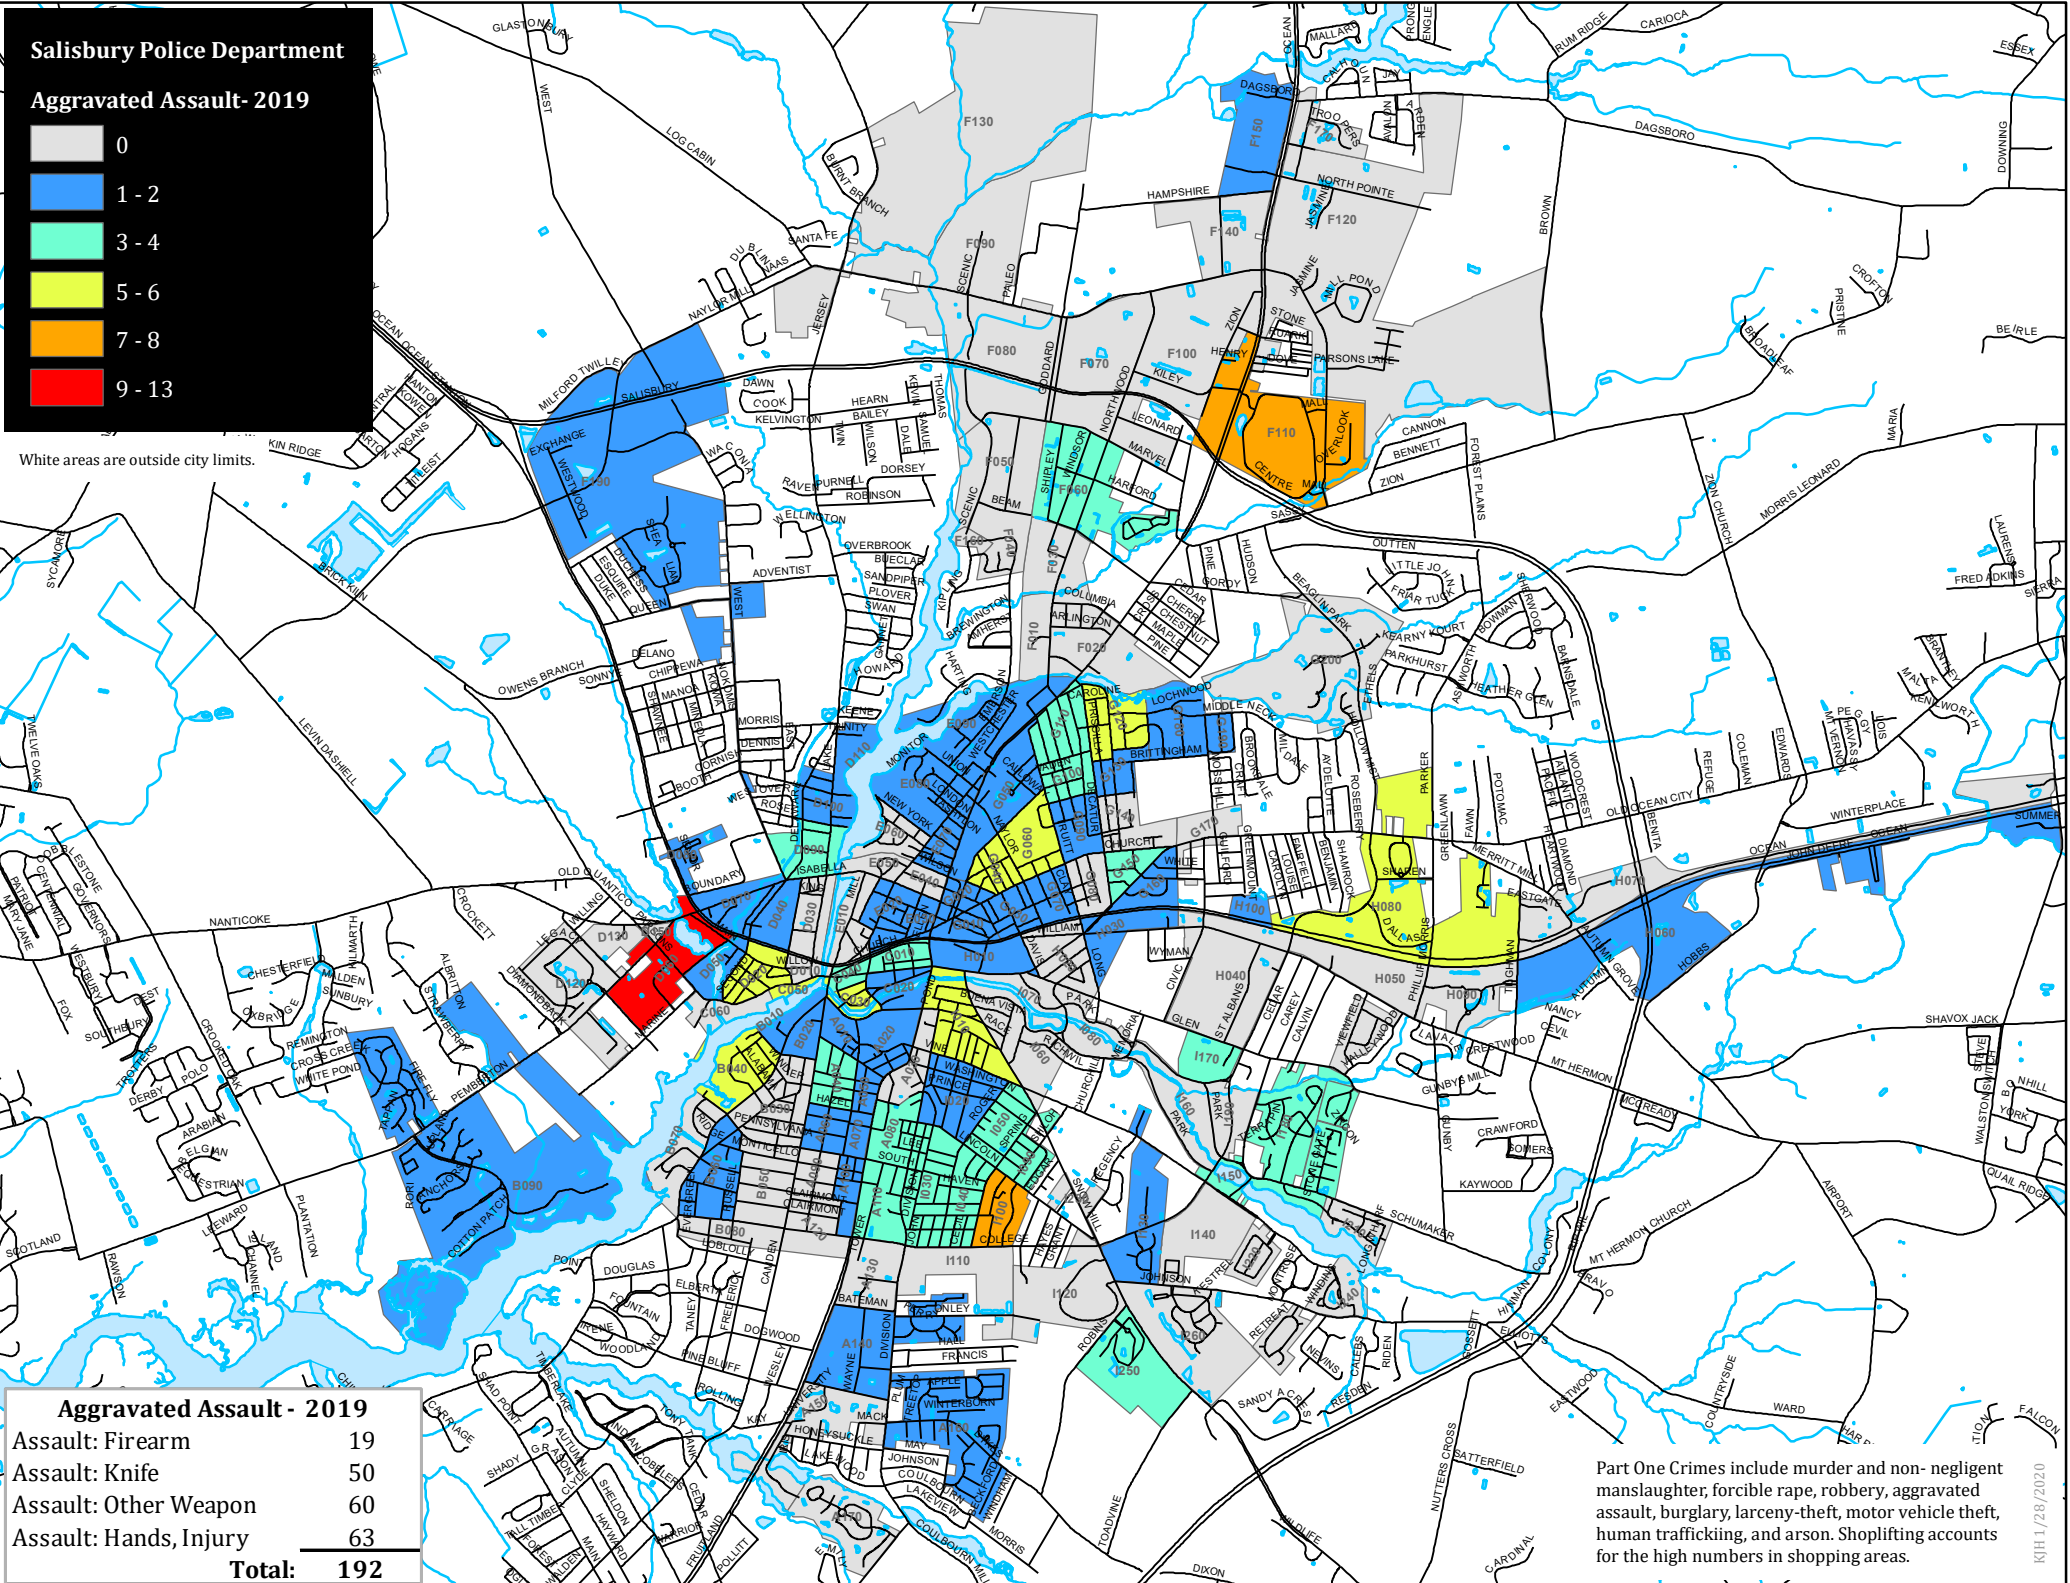

# Salisbury Police Department

## Aggravated Assault - 2019

White areas are outside city limits.

### Aggravated Assault - 2019

Assault: Firearm	19
Assault: Knife	50
Assault: Other Weapon	60
Assault: Hands, Injury	63
<b>Total:</b>	<b>192</b>

Part One Crimes include murder and non-negligent manslaughter, forcible rape, robbery, aggravated assault, burglary, larceny-theft, motor vehicle theft, human trafficking, and arson. Shoplifting accounts for the high numbers in shopping areas.