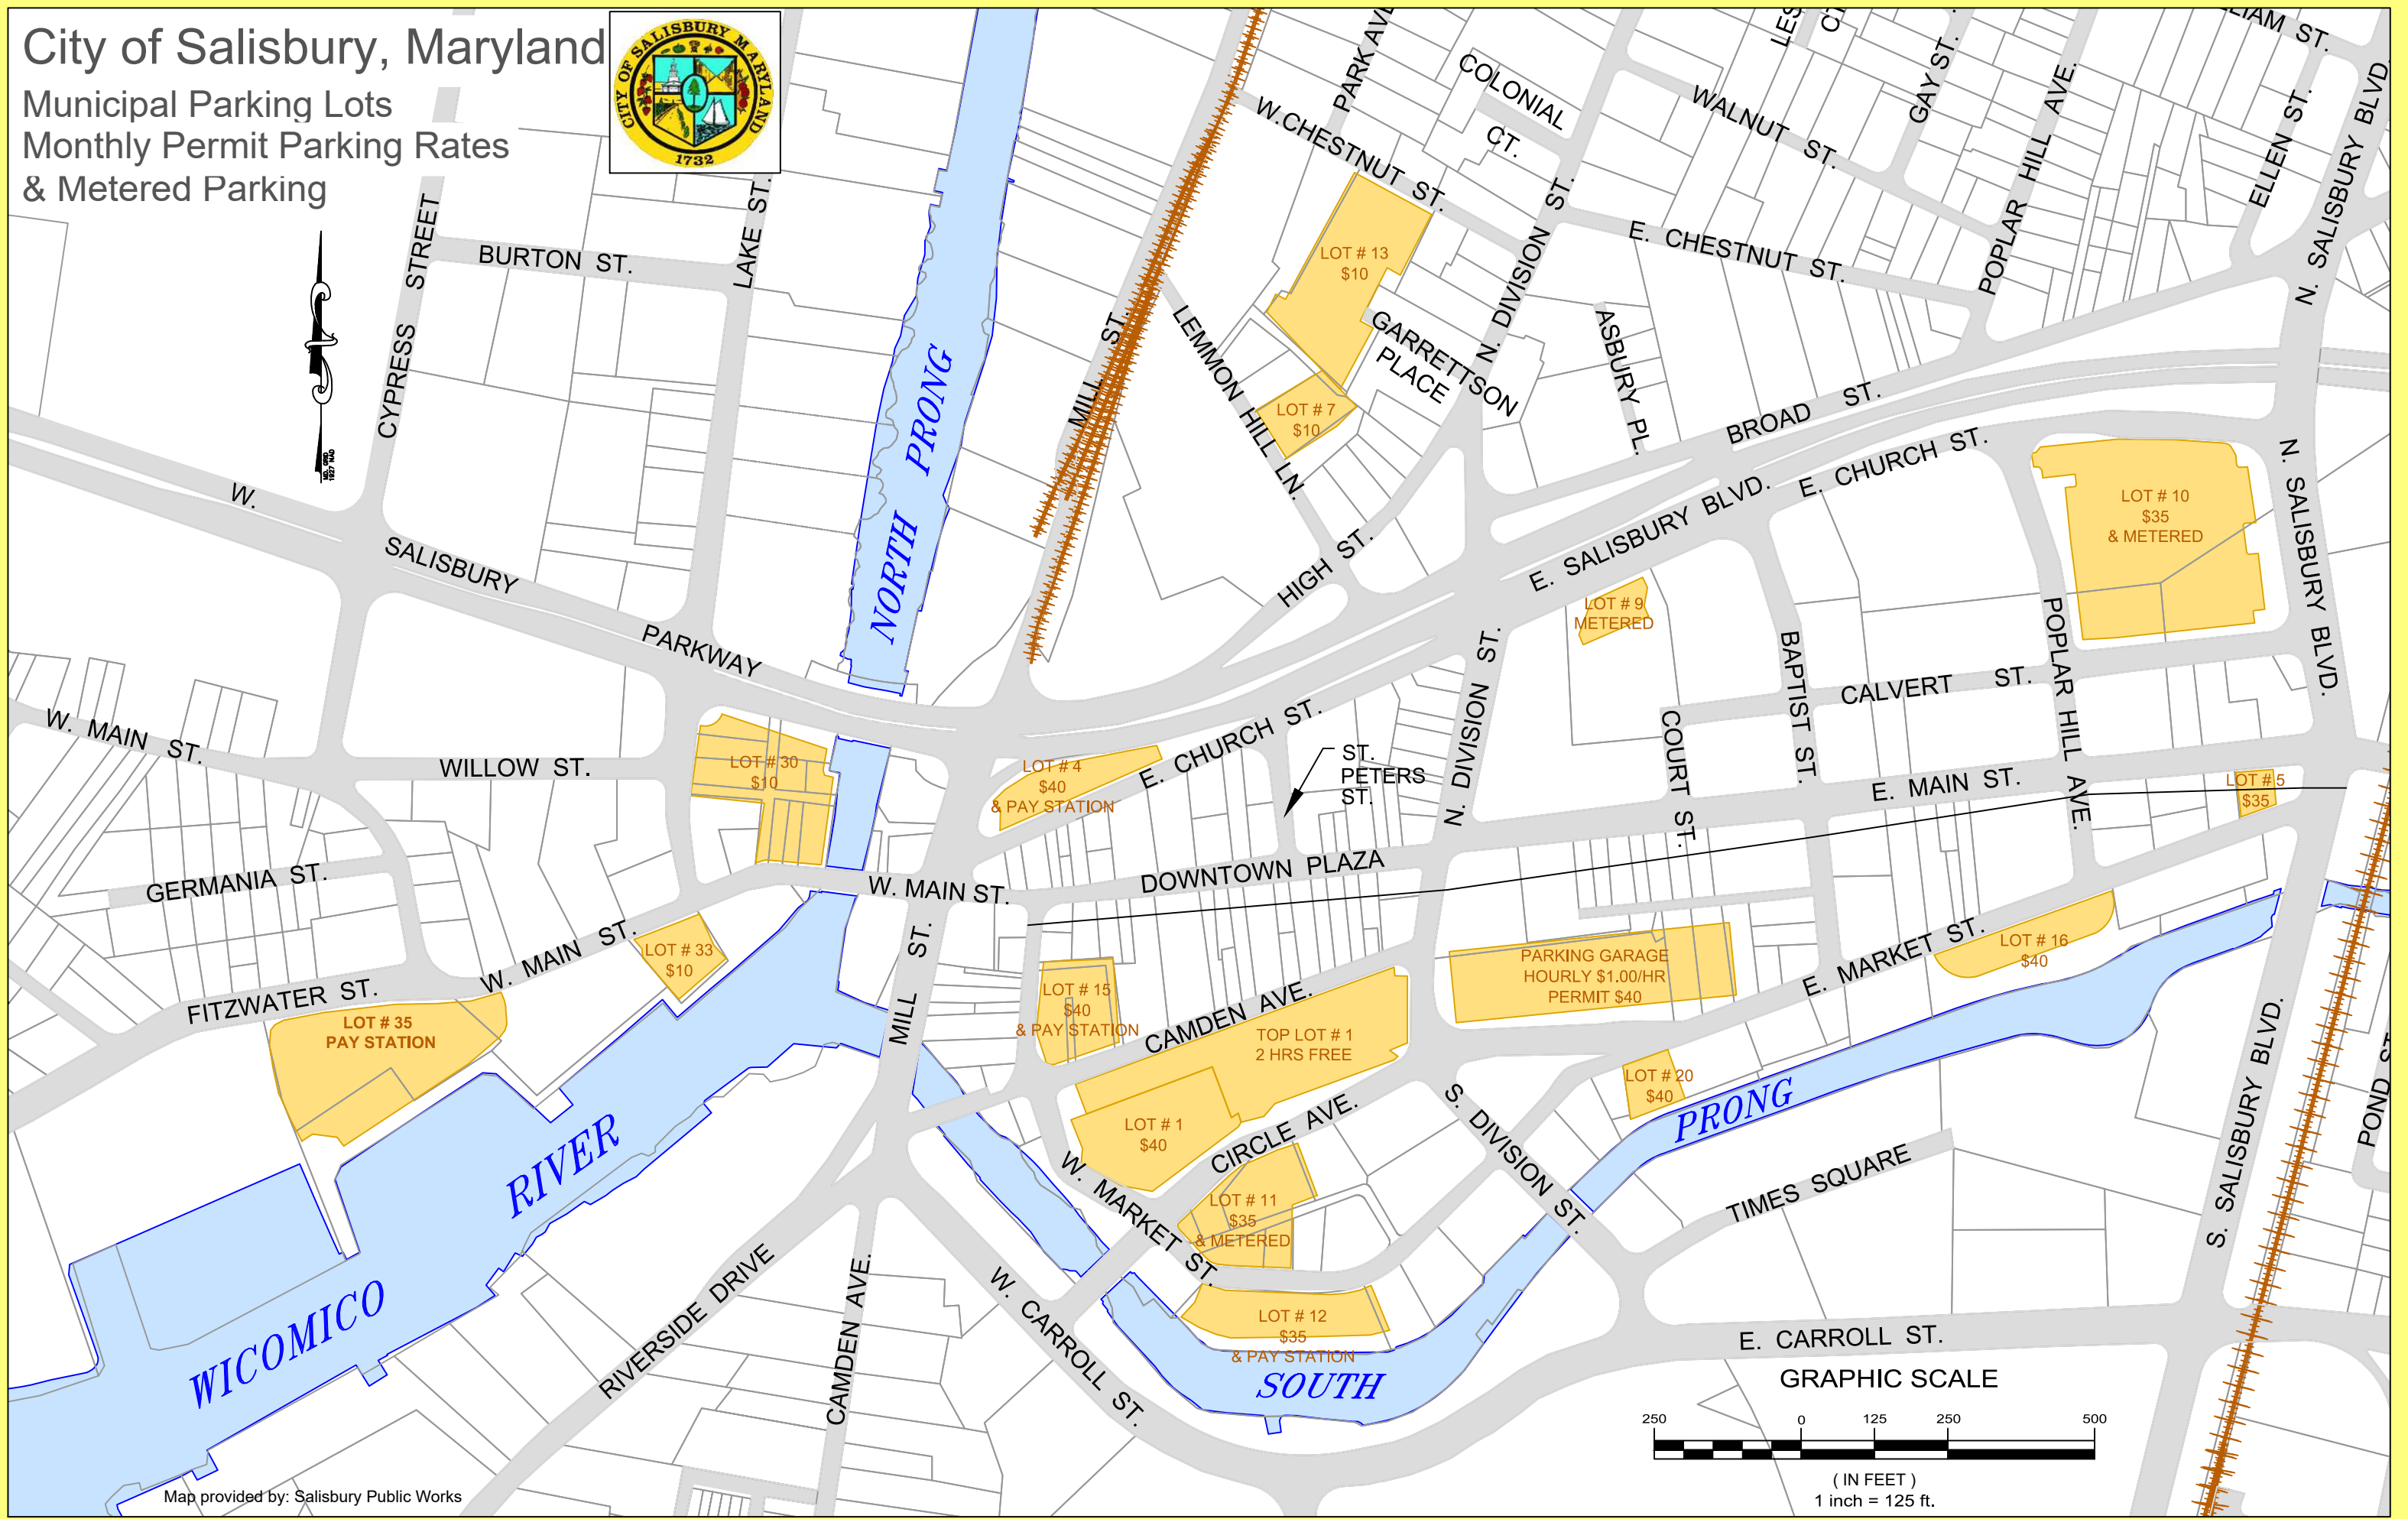

City of Salisbury, Maryland

Municipal Parking Lots
Monthly Permit Parking Rates
& Metered Parking

Map provided by: Salisbury Public Works