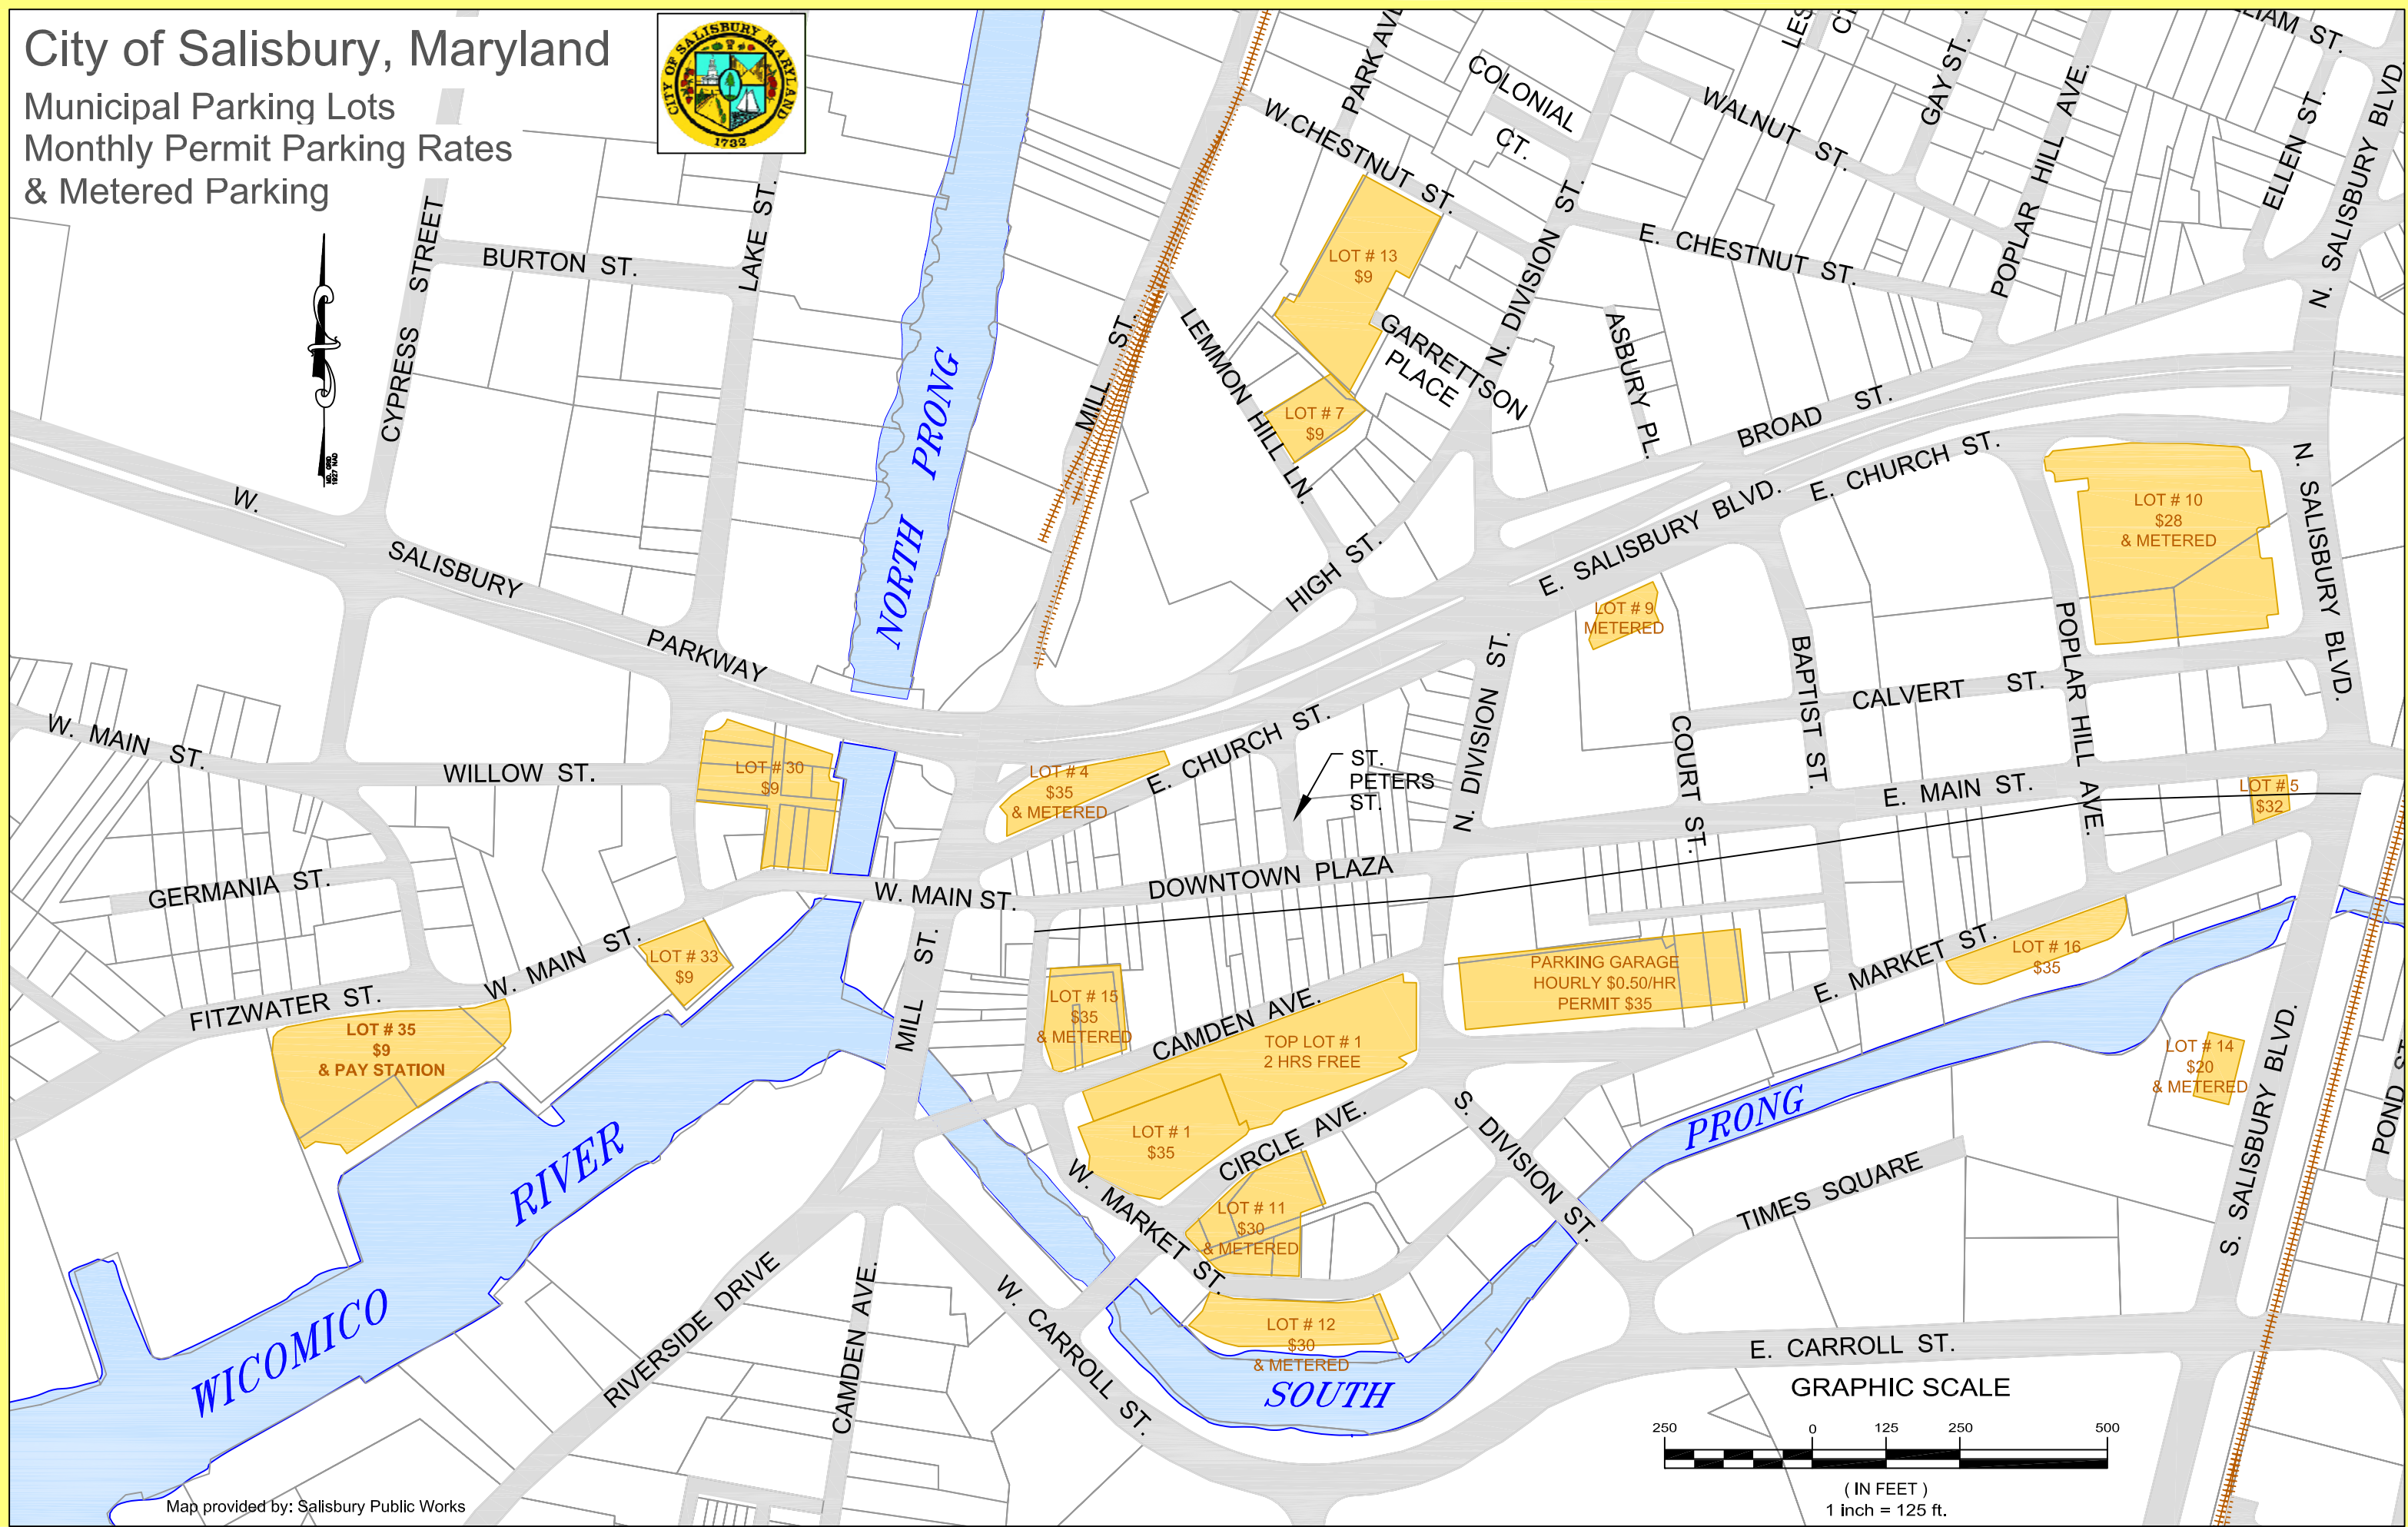

City of Salisbury, Maryland

Municipal Parking Lots
Monthly Permit Parking Rates
& Metered Parking

Map provided by: Salisbury Public Works